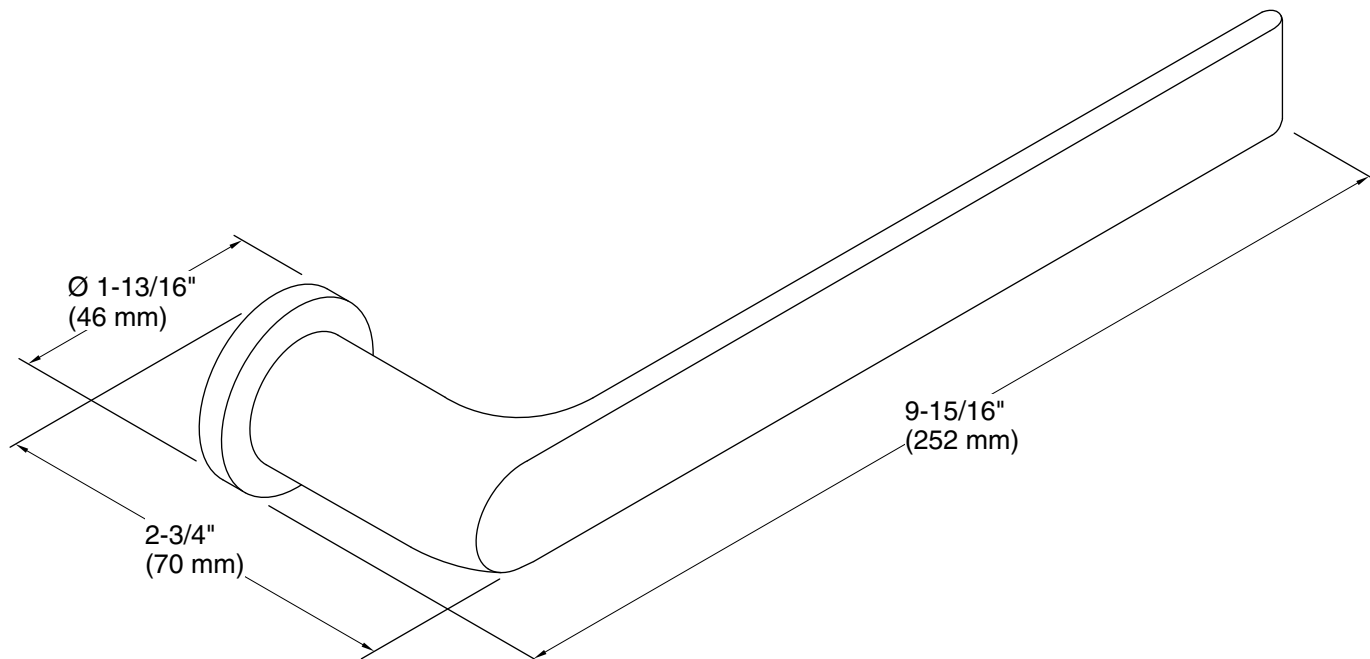

Technical Information

All product dimensions are nominal.

Material: Zinc

Notes

Install this product according to the installation instructions.

CAUTION: Risk of personal injury. Do not install these products in any area where they are likely to be used inadvertently as a grab bar or support bar. These products are not designed or intended for use as a grab bar or support bar.