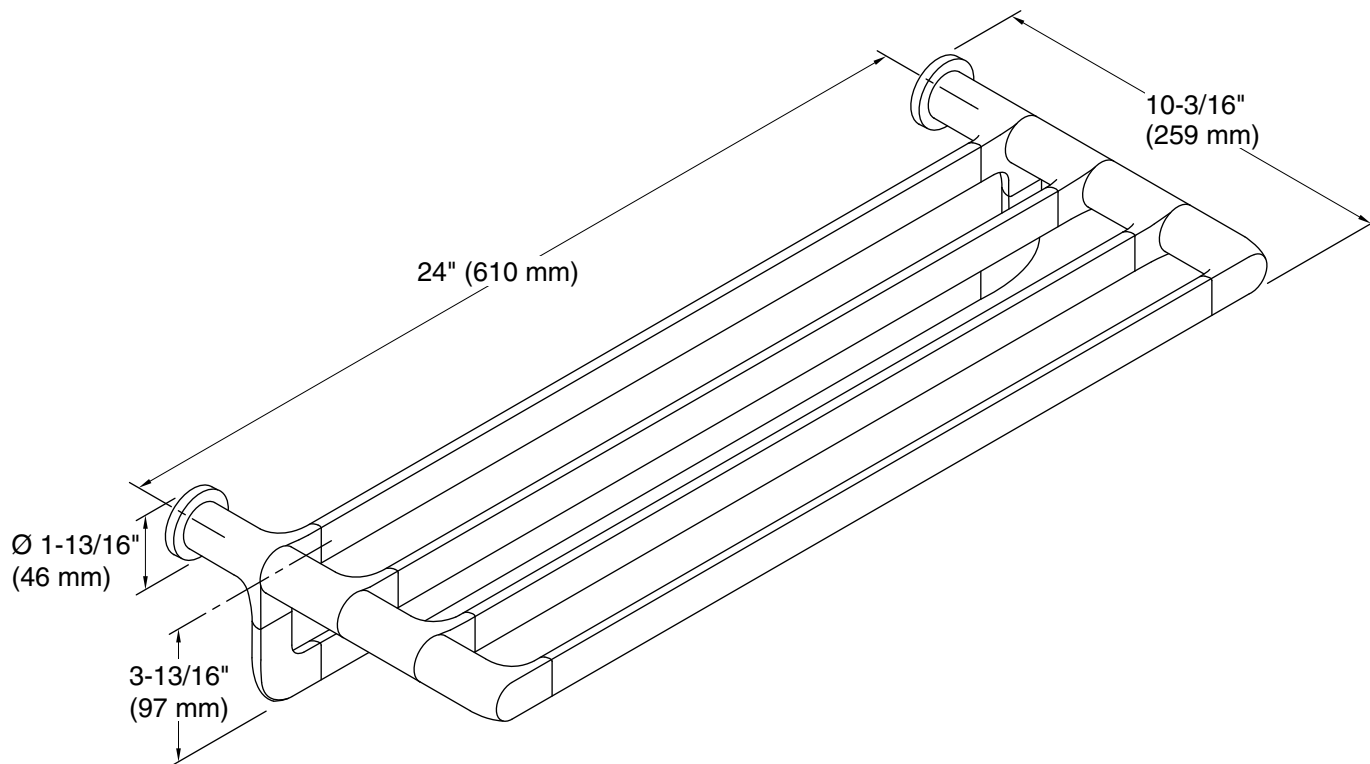

Technical Information

All product dimensions are nominal.

Material: Zinc, Brass

Notes

Install this product according to the installation instructions.

CAUTION: Risk of personal injury. Do not install these products in any area where they are likely to be used inadvertently as a grab bar or support bar. These products are not designed or intended for use as a grab bar or support bar.