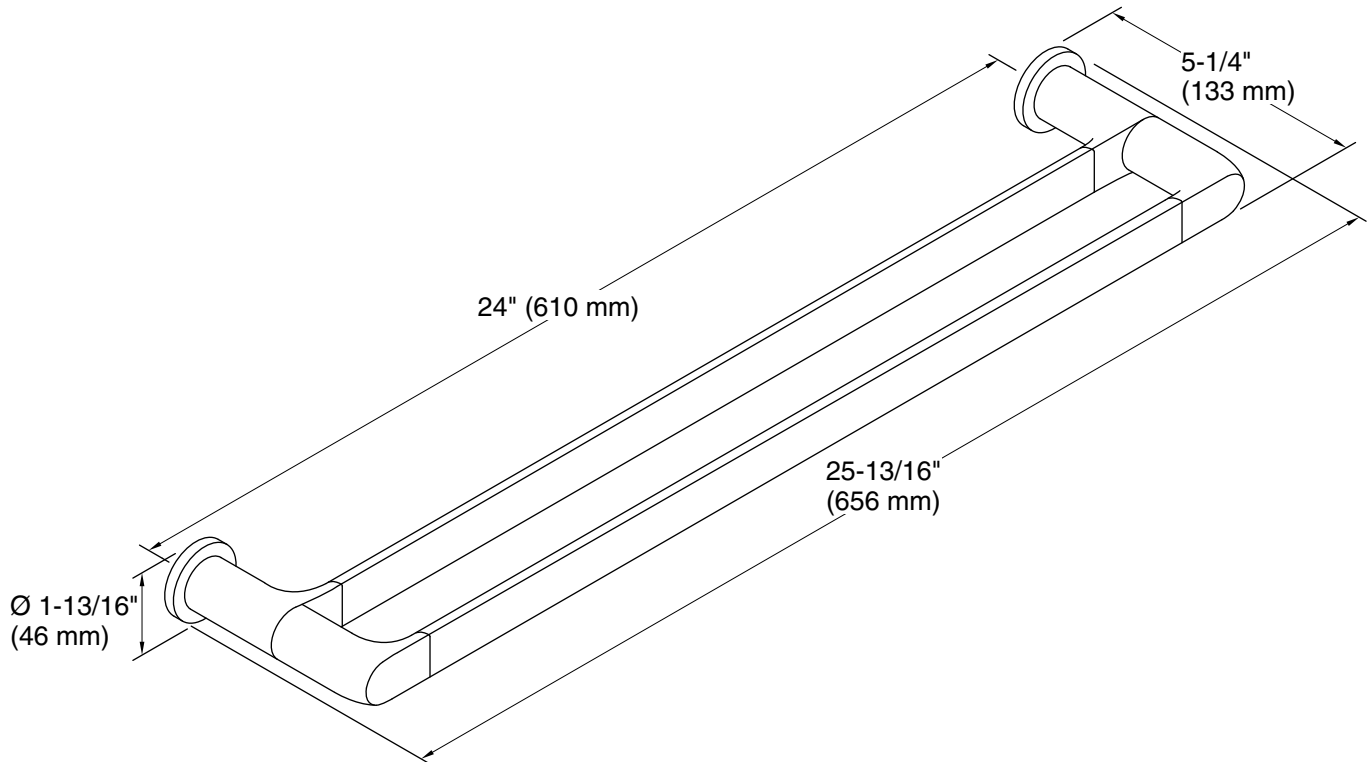

Technical Information

All product dimensions are nominal.

Material: Zinc, Brass

Notes

Install this product according to the installation instructions.

CAUTION: Risk of personal injury. Do not install these products in any area where they are likely to be used inadvertently as a grab bar or support bar. These products are not designed or intended for use as a grab bar or support bar.