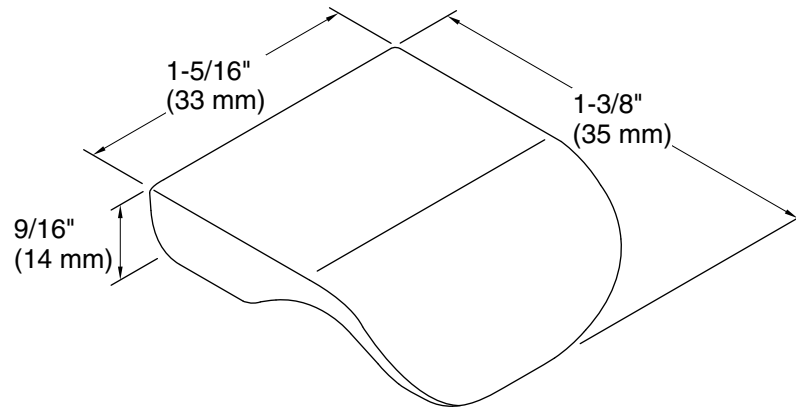

Technical Information

All product dimensions are nominal.

Material: Zinc

Notes

Install this product according to the installation instructions.