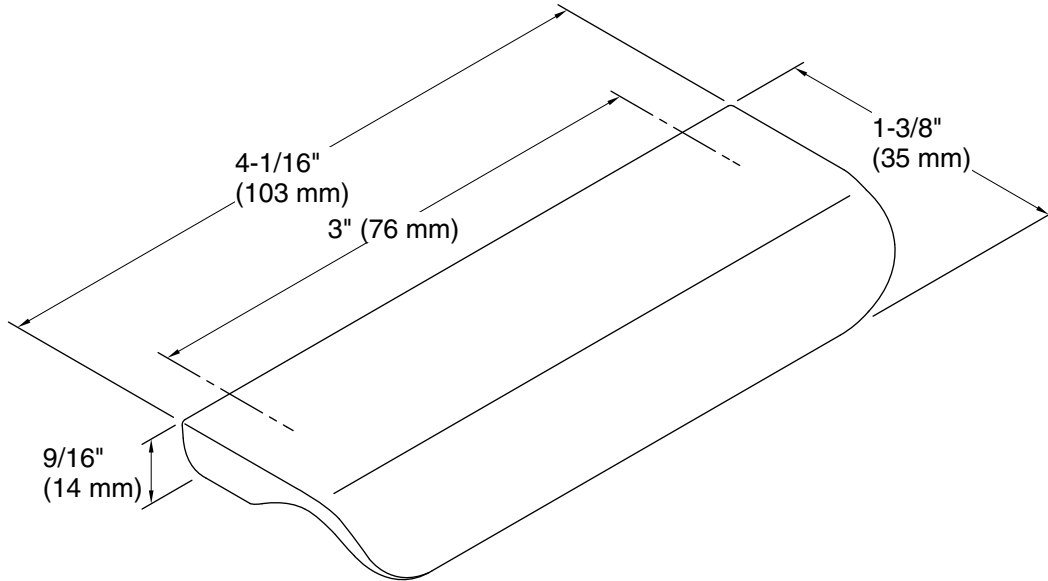

## Features

- 4" (101.5 mm) drawer pull.
- Coordinates with other products in the Avid collection.

### Technical Information

All product dimensions are nominal.

Material: Zinc