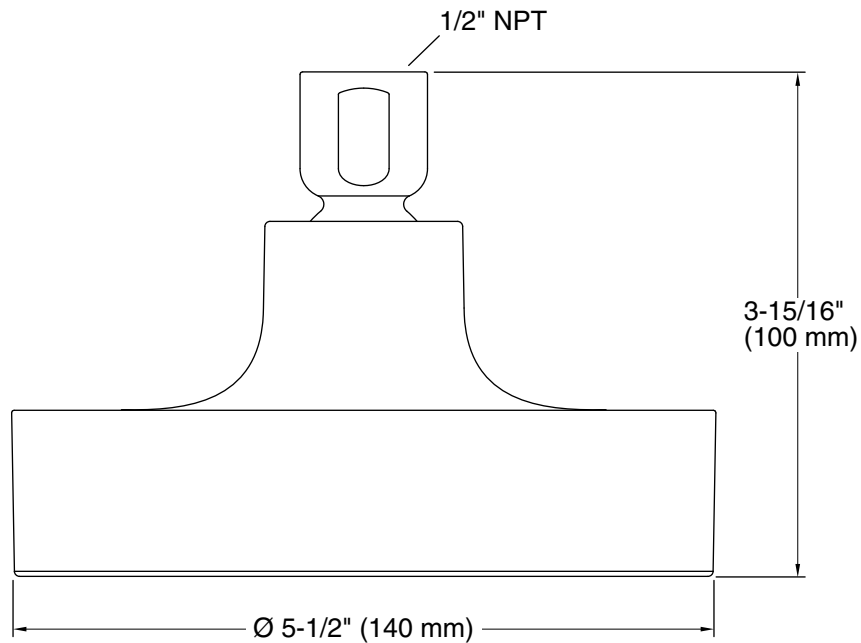

Technical Information

All product dimensions are nominal.

Handshower:

Pressure: 80 psi (5.5 bar)

Showerhead/Body Spray:

Rated maximum flow: 2.5 gal/min (9.5 l/min)

Pressure: 80 psi (5.5 bar)

Notes