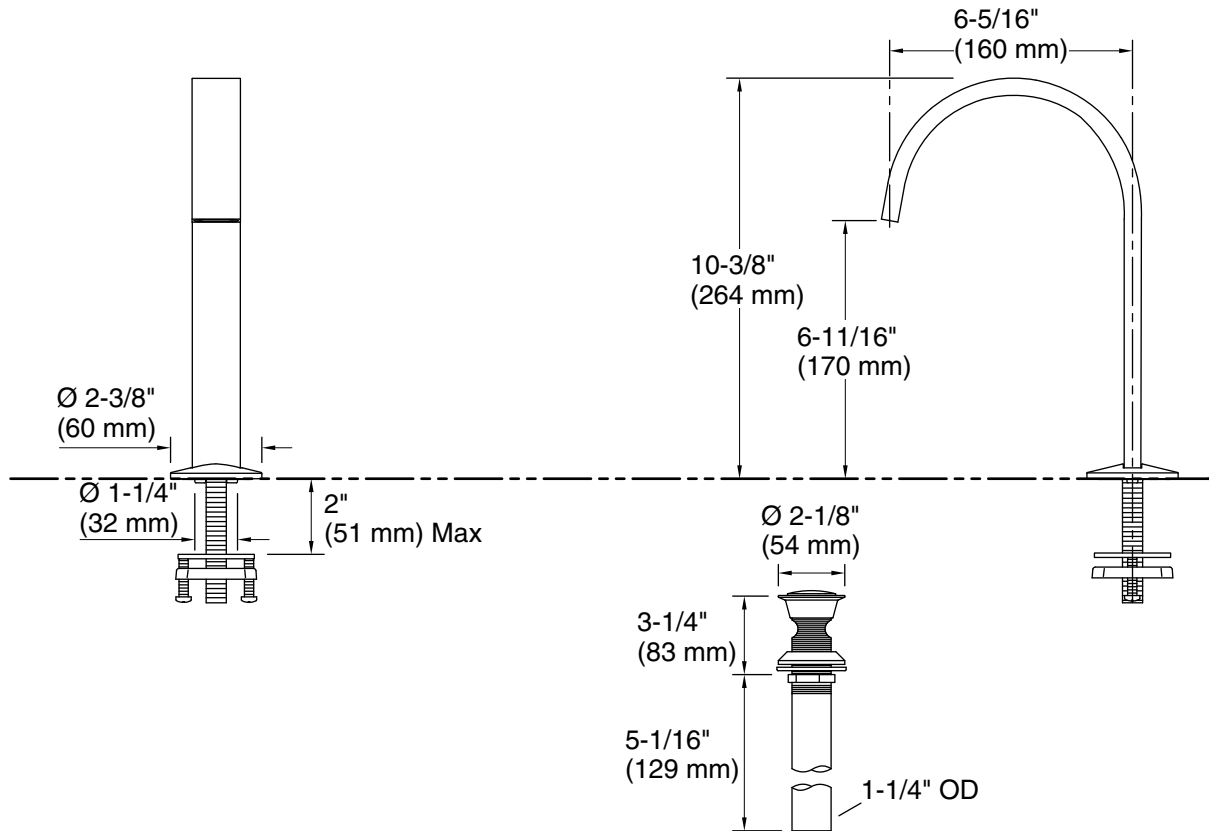

### Features

- 6 5/16" spout reach
- 1.2 gpm (4.5 lpm) maximum flow rate at 60 psi (4.14 bar)
- Laminar flow delivers a graceful stream of water
- Includes metal touch-activated drain with 1-1/4" tailpiece
- Coordinate with your choice of Components bathroom sink faucet handles for a personalized design

### Technical Information

All product dimensions are nominal.

#### Spout:

Spout reach:  $6\text{-}5/16"$  (160 mm)