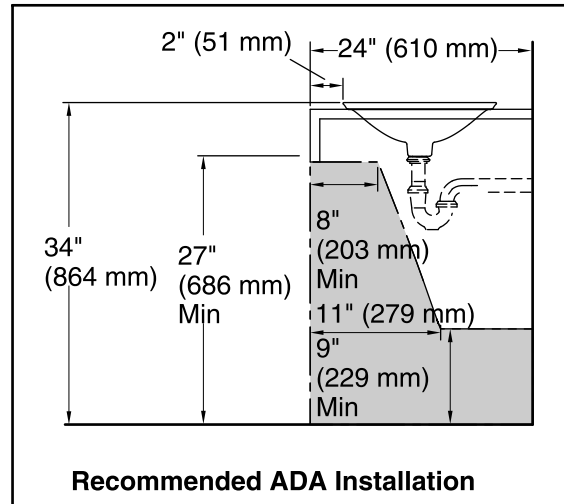

Recommended ADA Installation

Technical Information

All product dimensions are nominal.

Bowl configuration:	Single
Installation:	Drop-in, Vessel
Bowl area (Only)	Diameter: 17-11/16" (449 mm) Bowl depth: 4" (102 mm) Water depth: 4" (102 mm)
Template:	1242827, required, included

Notes

Install this product according to the installation instructions.

NOTICE: Countertop manufacturer or cutter must use the current product template available at www.kohler.com, or by calling 1-800-4KOHLER. Kohler Co. is not responsible for cutout errors when the incorrect cutout template is used.

ADA compliant when installed to the specific requirements of these regulations.