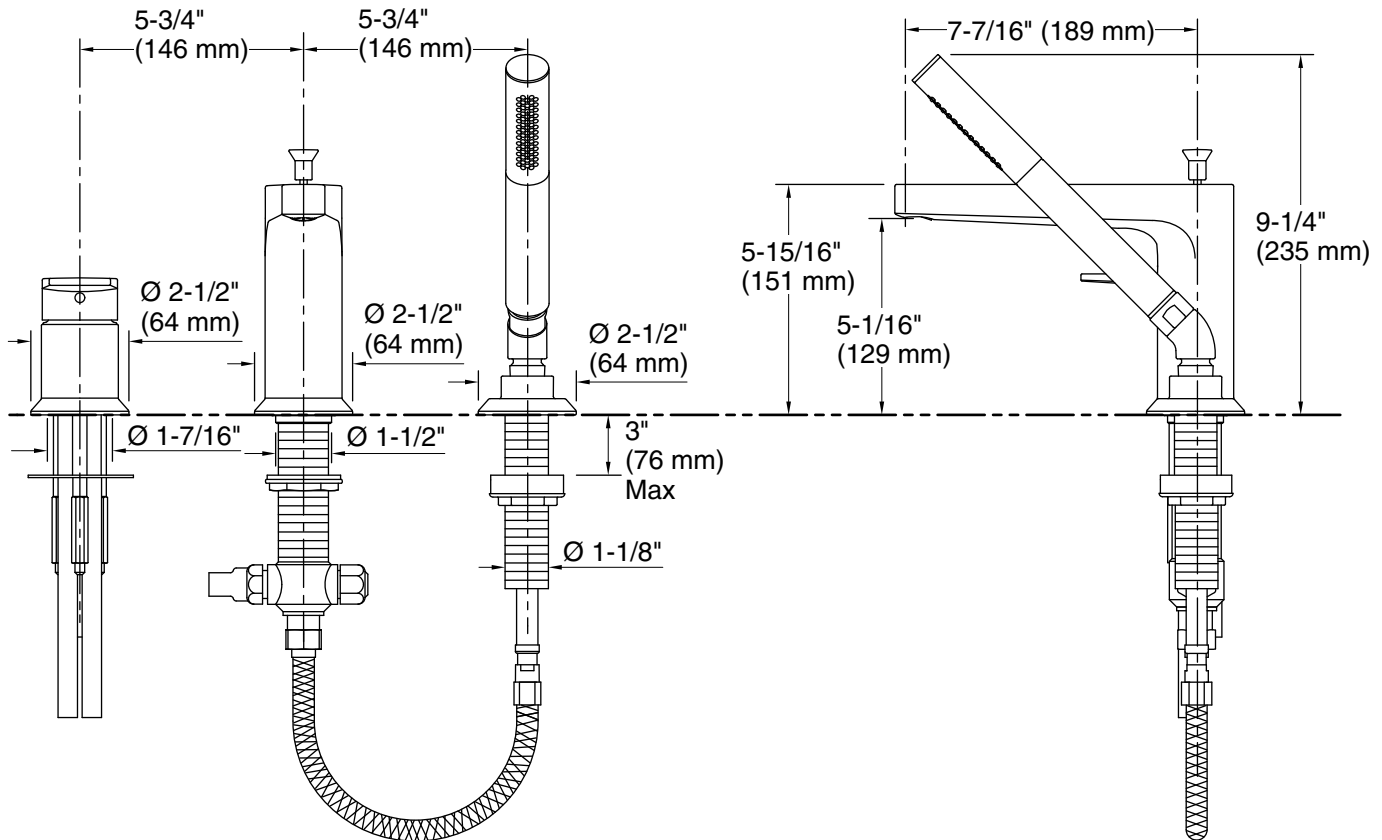

Technical Information

All product dimensions are nominal.

Faucet:

Flow rate: 11 gal/min (41.6 l/min)

Pressure: 45 psi (3.1 bar)

Valve body: Machined-brass

Drain included: No

Spout:

Spout reach: 7-7/16" (189 mm)

Handshower:

Rated maximum flow: 1.75 gal/min (6.6 l/min)

Pressure: 45 psi (3.1 bar)

Notes

Install this product according to the installation instructions.

WARNING: Risk of personal injury. Do not install the bath faucet in an area where it may inadvertently be used for support by the bather.