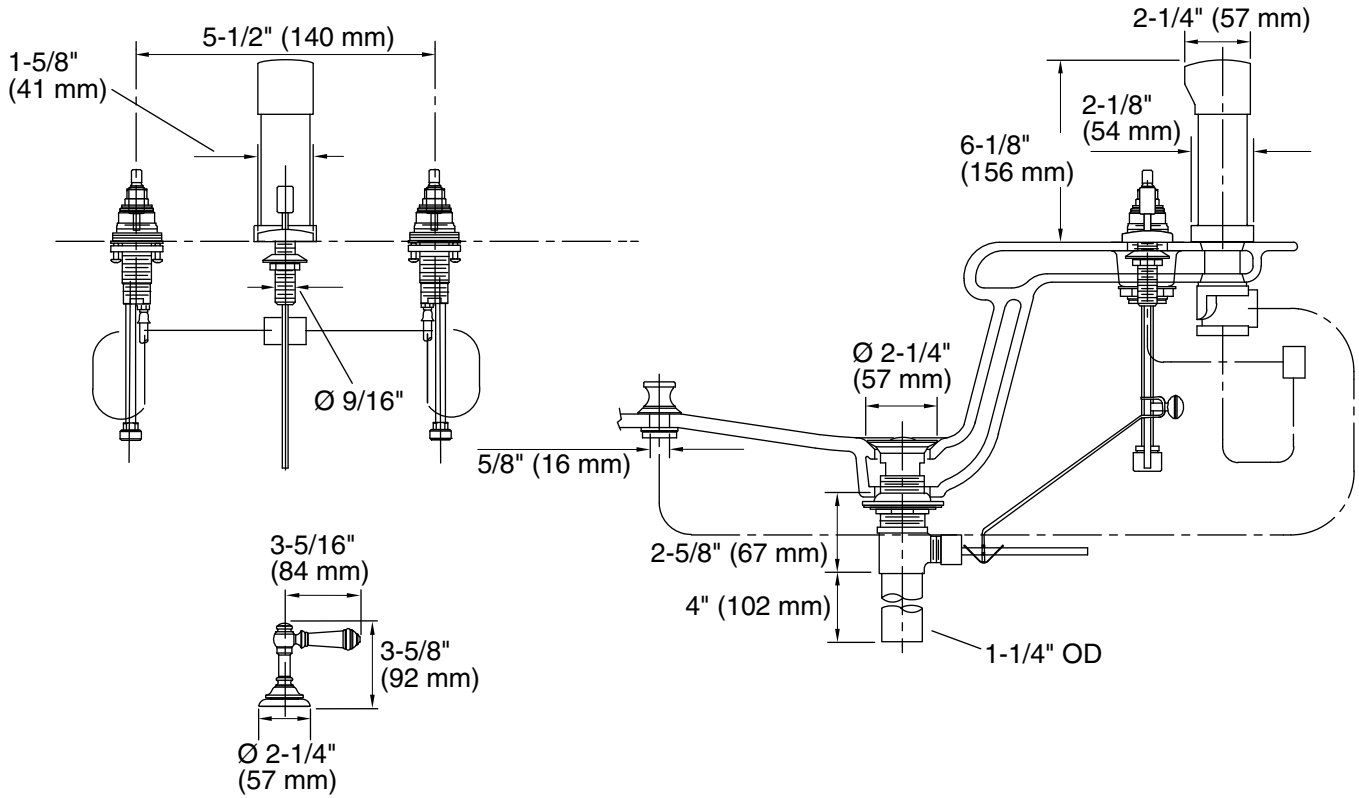

Technical Information

All product dimensions are nominal.

- Valve body: Machined-brass
- Drain included: Yes
- Drain tailpiece included: Yes

Notes

Install this product according to the installation guide.