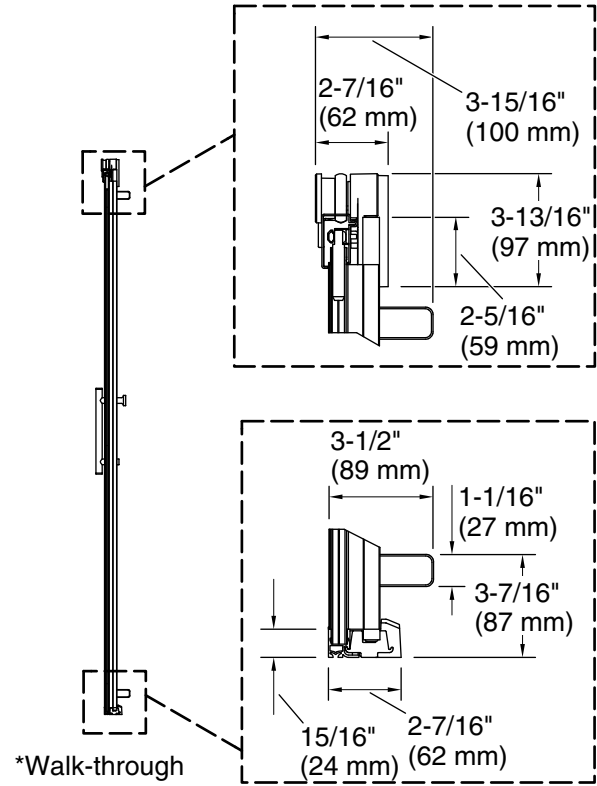

### Installation

- Fits opening widths 44-5/8" – 47-5/8" (1134 – 1210 mm)
- 77" (1956 mm) high, with a lofty 73-7/8" (1876 mm) minimum head clearance
- 3" (76.2 mm) width adjustment
- Out-of-plumb adjustability simplifies installation
- Door can be installed to open to the left or right to suit your bathroom layout
- For residential and hospitality use

### Technical Information

All product dimensions are nominal.

Installation type: For shower base installation

Base-To-Wall 1/2" (13 mm)

Radius – Max:

Glass coating: CleanCoat+

### Notes

The vertical opening should be a minimum of 78-1/2" (1994 mm) to allow for installation clearance.