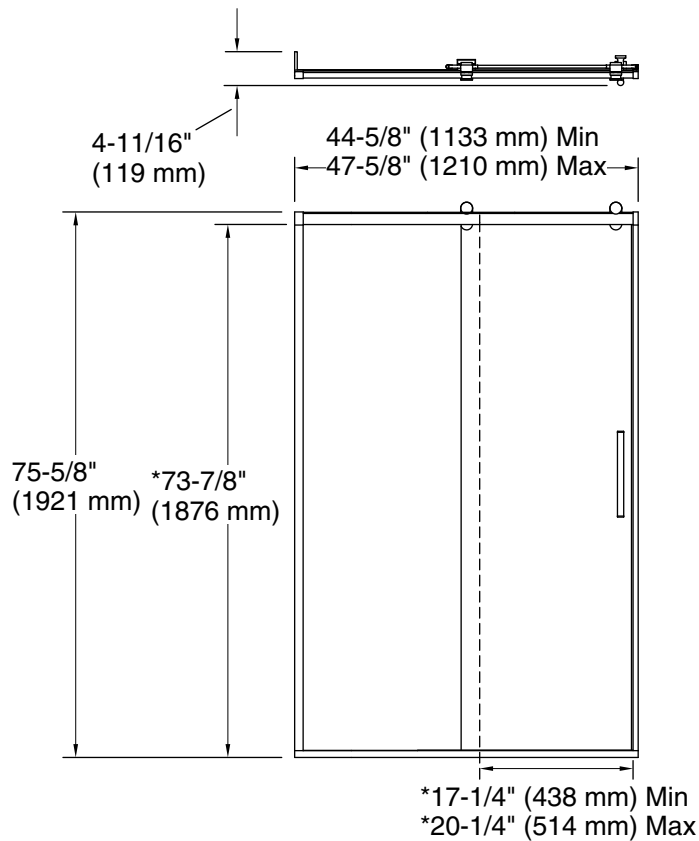

### Installation

- Fits opening widths 44-5/8" – 47-5/8" (1134 – 1210 mm)
- 77" (1956 mm) high, with a lofty 73-7/8" (1876 mm) minimum head clearance
- 3" (76.2 mm) width adjustment
- Out-of-plumb adjustability simplifies installation
- Door can be installed to open to the left or right to suit your bathroom layout
- For residential and hospitality use

### Technical Information

All product dimensions are nominal.

Installation type: For shower base installation

Base-To-Wall 1/2" (13 mm)

Radius – Max:

Glass coating: CleanCoat+

### Notes

The vertical opening should be a minimum of 78-1/2" (1994 mm) to allow for installation clearance.