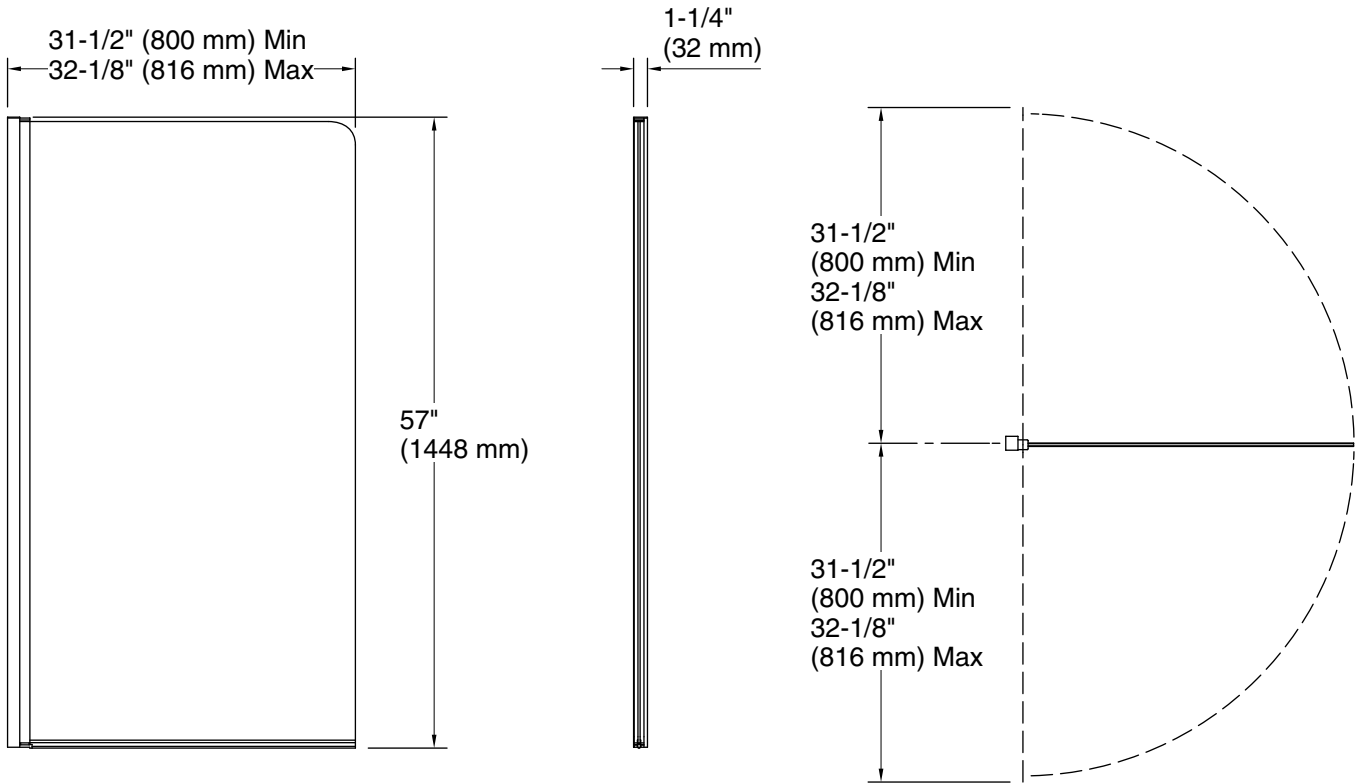

Installation

- Out-of-plumb adjustability for simple installation.
- 5/8" (16 mm) width adjustability on wall jamb.
- For residential use only.
- Not for use in hospitality.

Recommended Products/Accessories

L	Crystal Clear
---	---------------

Technical Information

All product dimensions are nominal.

Installation type: For bath installation

Opening Width - Min: 31-1/2" (800 mm)

Base-To-Wall Radius 1/2" (13 mm)

– Max:

Glass thickness: 1/4" (6 mm)

Glass coating: CleanCoat®

Notes

Install this product according to the installation guide.