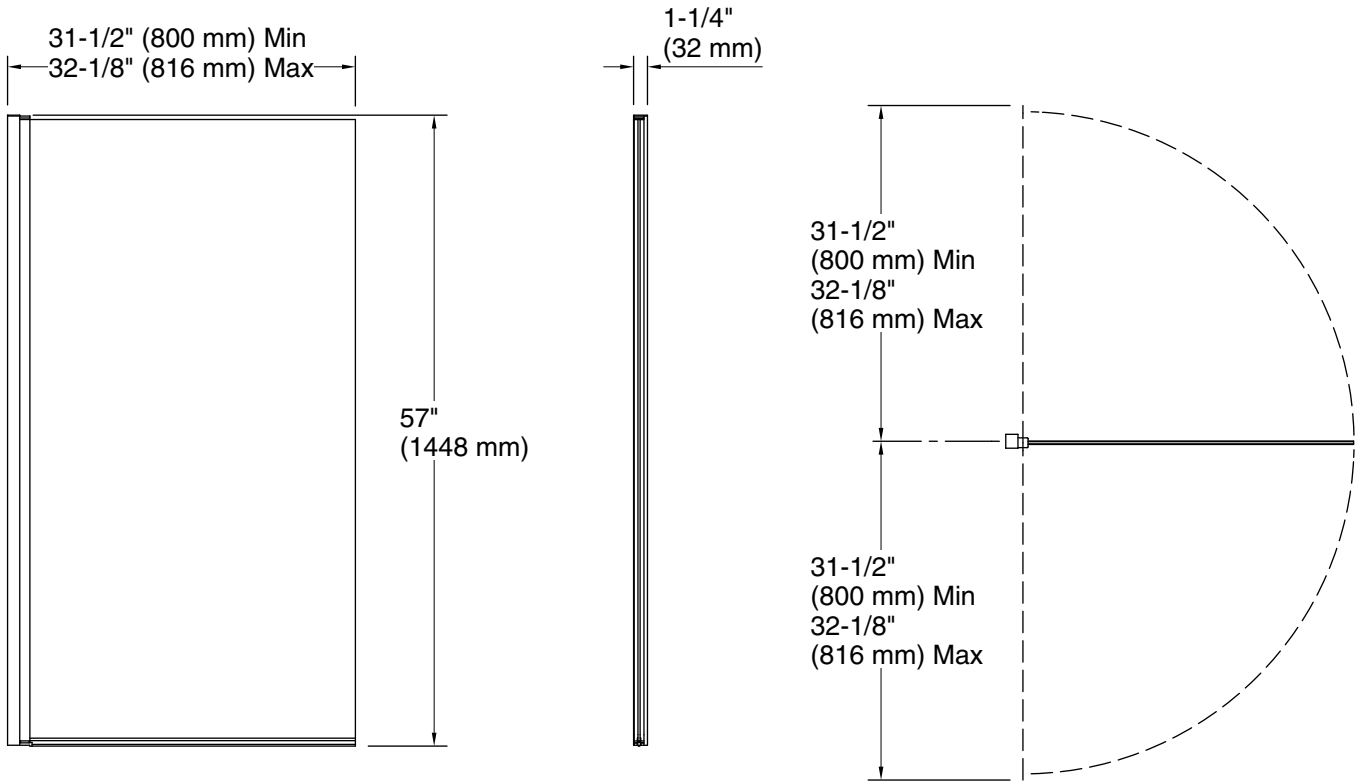

- Bath screen.
- Out-of-plumb adjustability for simple installation.
- 5/8" (16 mm) width adjustability on wall jamb.
- Not for use in hospitality.
- For residential use only.

Recommended Products/Accessories

L	Crystal Clear
---	---------------

Technical Information

All product dimensions are nominal.

Installation type: For bath installation

Opening Width - Min: 31-1/2" (800 mm)

Base-To-Wall Radius 1/2" (13 mm)
 - Max:

Glass thickness: 1/4" (6 mm)

Glass coating: CleanCoat®

Notes

Install this product according to the installation guide.