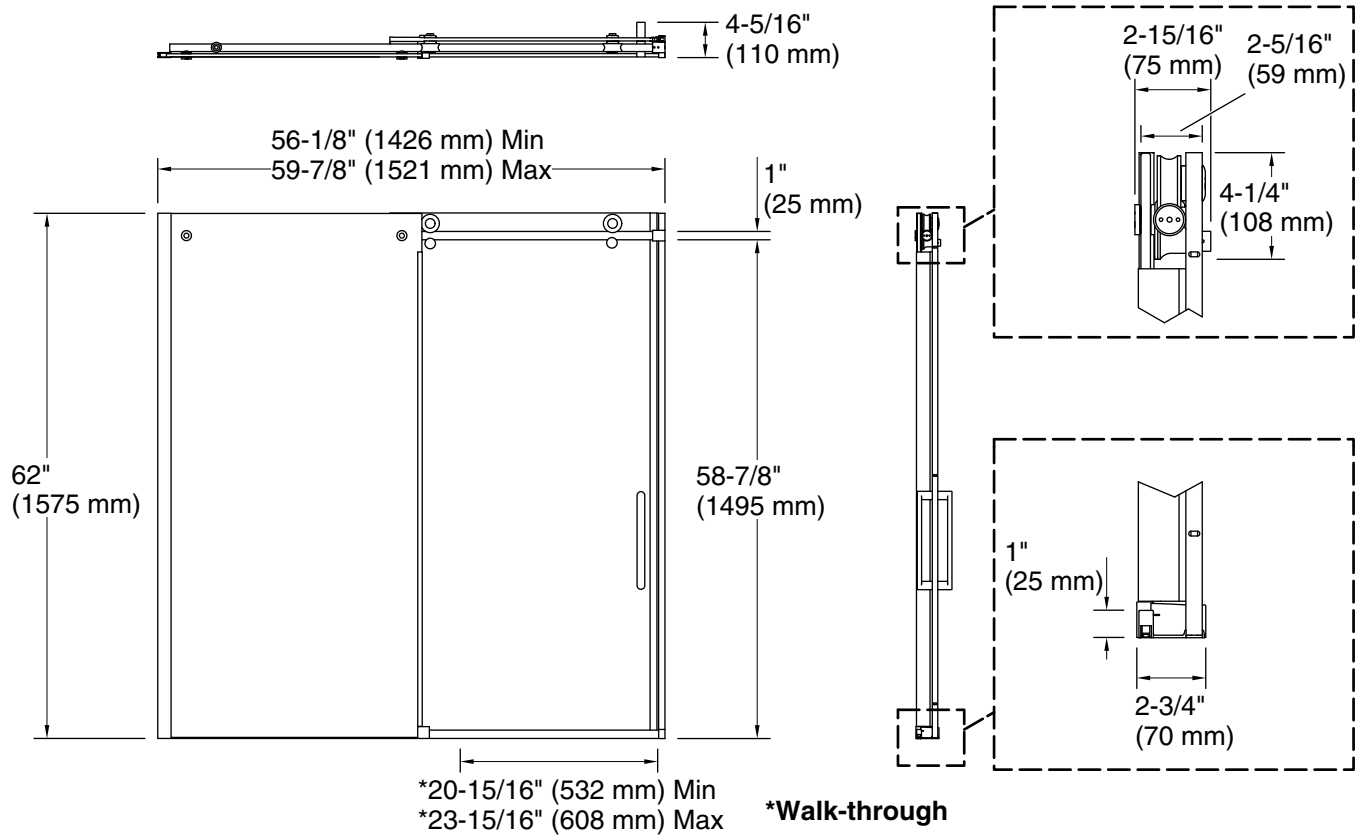

Features

- Sleek, exposed roller design allows for effortless opening and closing of the sliding panel
- Frameless design emphasizes glass and creates a sleek, minimalist look
- Controlled Close™ innovative soft-close with double-dampening technology eliminates slamming and brings door to a secure close
- Back-to-back 11-1/2" (292 mm) vertical handles
- CleanCoat™+ glass coating creates a hydrophobic barrier that repels water, soap scum, and residue, saving time and protecting shower doors 10 times longer than original CleanCoat. (Based on 2021 internal wear/abrasion testing using a microfiber cloth.)
- Coordinates with other products in the Composed™ collection

Material

- Frameless, heavy 3/8" (10 mm) thick Crystal Clear tempered glass door and in-line panel
- Anodized aluminum prevents rust and corrosion

Installation

- 62" (1575 mm) high, with 58-7/8" (1495 mm) minimum head clearance above bath rim
- Fits opening widths 56-1/8"–59-7/8" (1426 mm–1521 mm)
- 3-3/4" (95.25 mm) width adjustment
- Out-of-plumb adjustability simplifies installation
- Door can be installed to open to the left or right to suit your bathroom layout
- For residential use only
- Not for use in hospitality
- Not for use with cast iron baths

Available Glass Options

Code	Description
L	Crystal Clear

Technical Information

All product dimensions are nominal.

Installation type: For bath installation

Base-To-Wall 3/8" (10 mm)

Radius – Max:

Glass coating: CleanCoat+

Notes

The vertical opening should be a minimum of 64" (1626 mm) to allow for installation clearance.