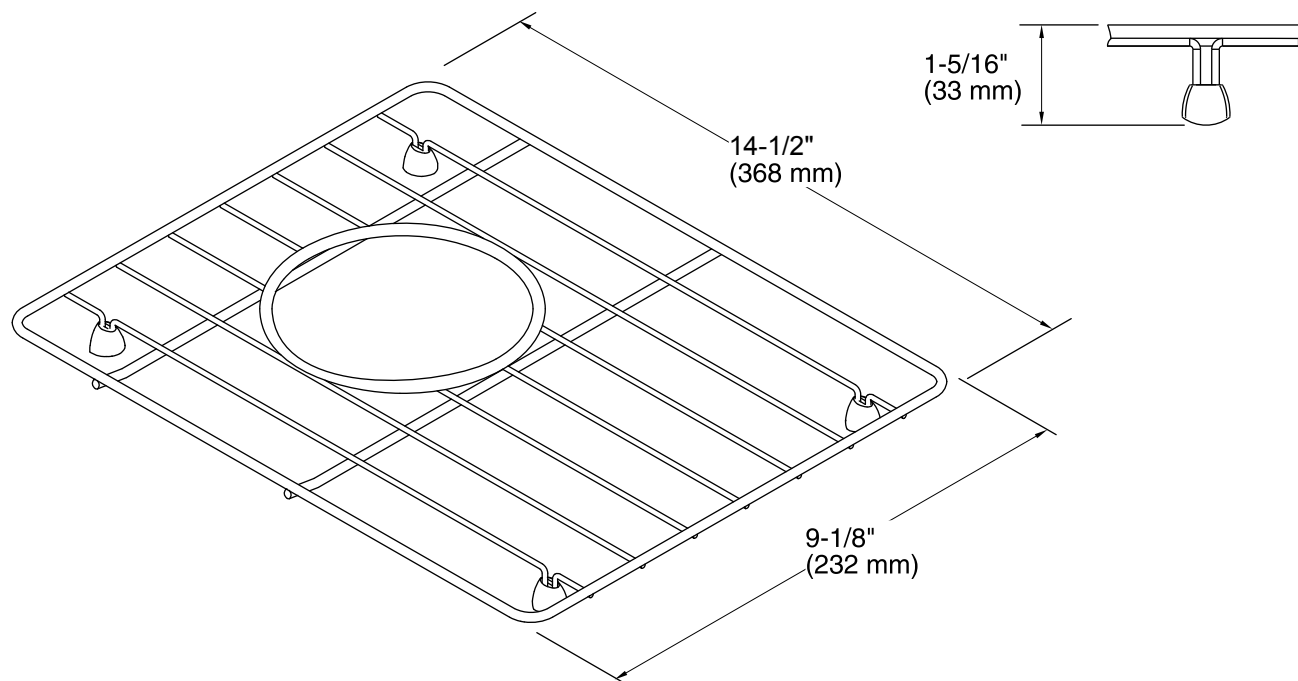

Technical Information

All product dimensions are nominal.