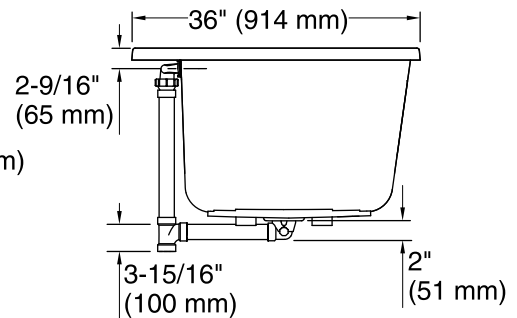

No change in measurements if connected with drain illustrated. (K-7272)

**Faucet Hole Locations
(For KOHLER® Brand Only)**

Technical Information

All product dimensions are nominal.

Installation:	Drop-in, Under-mount
Drain location:	Center
Basin area, bottom:	47" x 26-1/4" (1193 mm x 666 mm)
Basin area, top:	61-3/16" x 28-3/8" (1554 mm x 721 mm)
Weight:	90 lbs (40.8 kg)
Minimum floor load:	51.7 lbs/ft ² (252.4 kg/m ²)
Water depth:	17-9/16" (446 mm)
Water capacity:	85.5 gal (323.7 L)
Template:	Drop-in, 1268439-7, required, included
Minimum flat for door:	0" (0 mm)

Notes

Measure your actual product for rough-in details.

Install this product according to the installation instructions.

The hot water supply should be 70% of the capacity of the bath or greater. Installations will vary.

Measure your actual product for roughing-in details.

Hot water supply should be 70% of capacity or greater. Installations will vary.