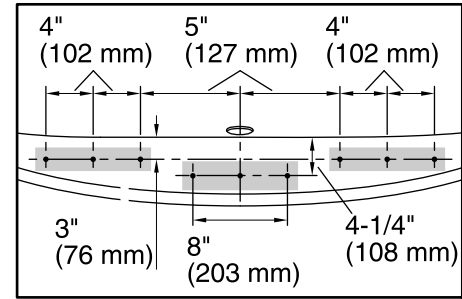

Features

- 16" soaking depth.
- Center drain.
- Slotted overflow for deep soaking.
- Dual lumbar supports two-person bathing by offering comfort at both ends.

Material

- Acrylic.

Installation

- Drop-in or under-mount.

No change in measurements if connected with drain illustrated. (K-7272)

**Faucet Hole Locations
(For KOHLER® Brand Only)**

Technical Information

All product dimensions are nominal.

Installation:	Drop-in, Under-mount
Drain location:	Center
Basin area, bottom:	47" x 26-1/4" (1193 mm x 666 mm)
Basin area, top:	61-3/16" x 28-3/8" (1554 mm x 721 mm)
Weight:	90 lbs (40.8 kg)
Minimum floor load:	51.7 lbs/ft ² (252.4 kg/m ²)
Water depth:	17-9/16" (446 mm)
Water capacity:	85.5 gal (323.7 L)
Template:	Drop-in, 1268439-7, required, included
Minimum flat for door:	0" (0 mm)