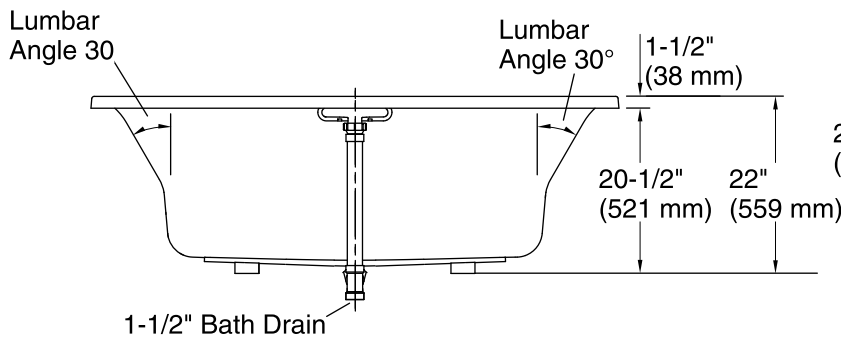

Features

- 16" soaking depth.
- Center drain.
- Slotted overflow for deep soaking.
- Dual lumbar supports two-person bathing by offering comfort at both ends.

Material

- Acrylic.

Installation

- Drop-in or under-mount.

No change in measurements if connected with drain illustrated. (K-7272)

**Faucet Hole Locations
(For KOHLER® Brand Only)**

Technical Information

All product dimensions are nominal.

Installation:	Drop-in, Under-mount
Drain location:	Center
Basin area, bottom:	47" x 26-1/4" (1193 mm x 666 mm)
Basin area, top:	61-3/16" x 28-3/8" (1554 mm x 721 mm)
Weight:	90 lbs (40.8 kg)
Minimum floor load:	51.7 lbs/ft ² (252.4 kg/m ²)
Water depth:	17-9/16" (446 mm)
Water capacity:	85.5 gal (323.7 L)
Template:	Drop-in, 1268439-7, required, included
Minimum flat for door:	0" (0 mm)