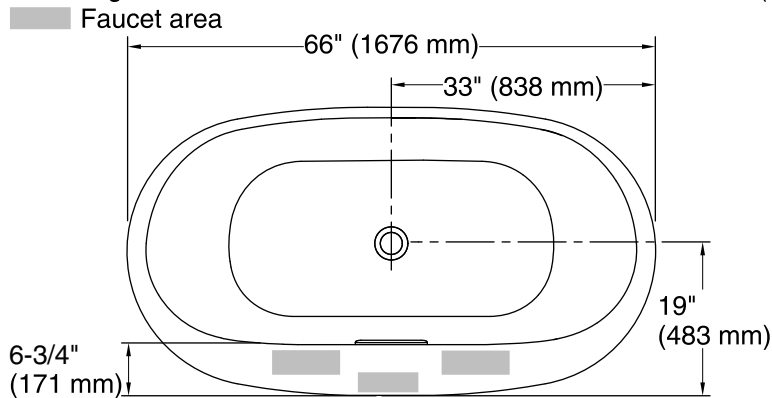

Features

- 16" soaking depth.
- Center drain.
- Slotted overflow for deep soaking.
- Dual lumbar supports two-person bathing by offering comfort at both ends.

Material

- Acrylic.

Installation

- Drop-in or under-mount.

No change in measurements if connected with drain illustrated. (K-7272)

**Faucet Hole Locations
(For KOHLER® Brand Only)**

Technical Information

All product dimensions are nominal.

Installation:	Drop-in, Under-mount
Drain location:	Center
Basin area, bottom:	47" x 26-1/4" (1193 mm x 666 mm)
Basin area, top:	61-3/16" x 28-3/8" (1554 mm x 721 mm)
Weight:	90 lbs (40.8 kg)
Minimum floor load:	51.7 lbs/ft ² (252.4 kg/m ²)
Water depth:	17-9/16" (446 mm)
Water capacity:	85.5 gal (323.7 L)
Template:	Drop-in, 1268439-7, required, included
Minimum flat for door:	0" (0 mm)

Notes

Measure your actual product for rough-in details.

Install this product according to the installation instructions.

The hot water supply should be 70% of the capacity of the bath or greater. Installations will vary.