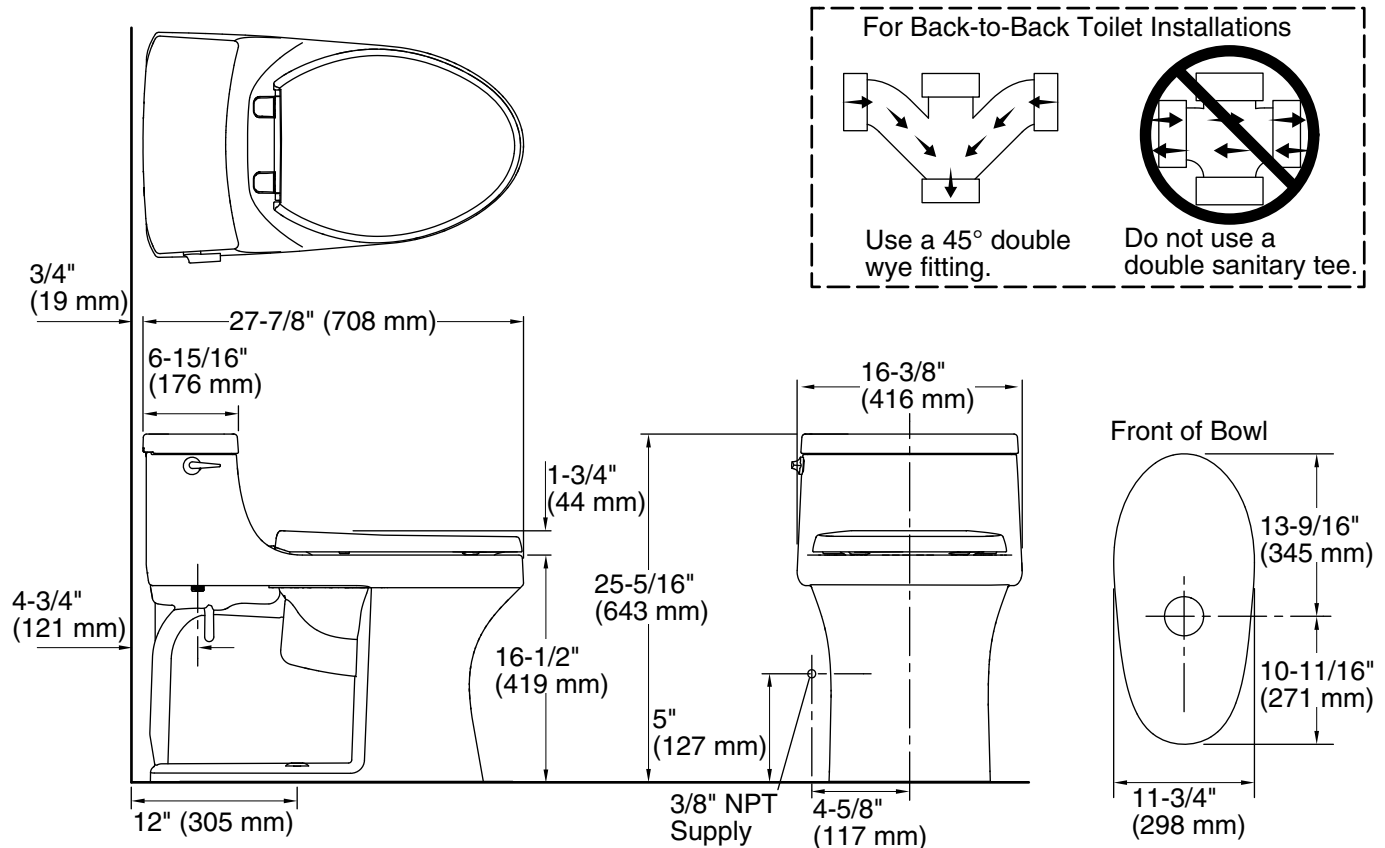

**Installation**

- Standard 12" (305 mm) rough-in
- Supply line sold separately

**Recommended Products/Accessories**

- K-4108 C³®-230 Elongated bidet toilet seat with remote control
- K-9171-L Trip Lever for K-5172
- 1023457 Wax Ring/Hardware Kit
- 1265114 Connector Hose
- K-23726 Drain treatment

## Technical Information

All product dimensions are nominal.

Toilet type:	Floor-mount
Waste Outlet:	Floor
Bowl shape:	Compact elongated
Flush type:	Class Five
Trap passageway:	2-1/8" (54 mm)
Water surface size:	10-3/4" x 7-1/2" (273 mm x 191 mm)
Rim to water surface:	5-3/8" (137 mm)
Rough-in:	12" (305 mm)
Seat-mounting holes:	5-1/2" (140 mm)