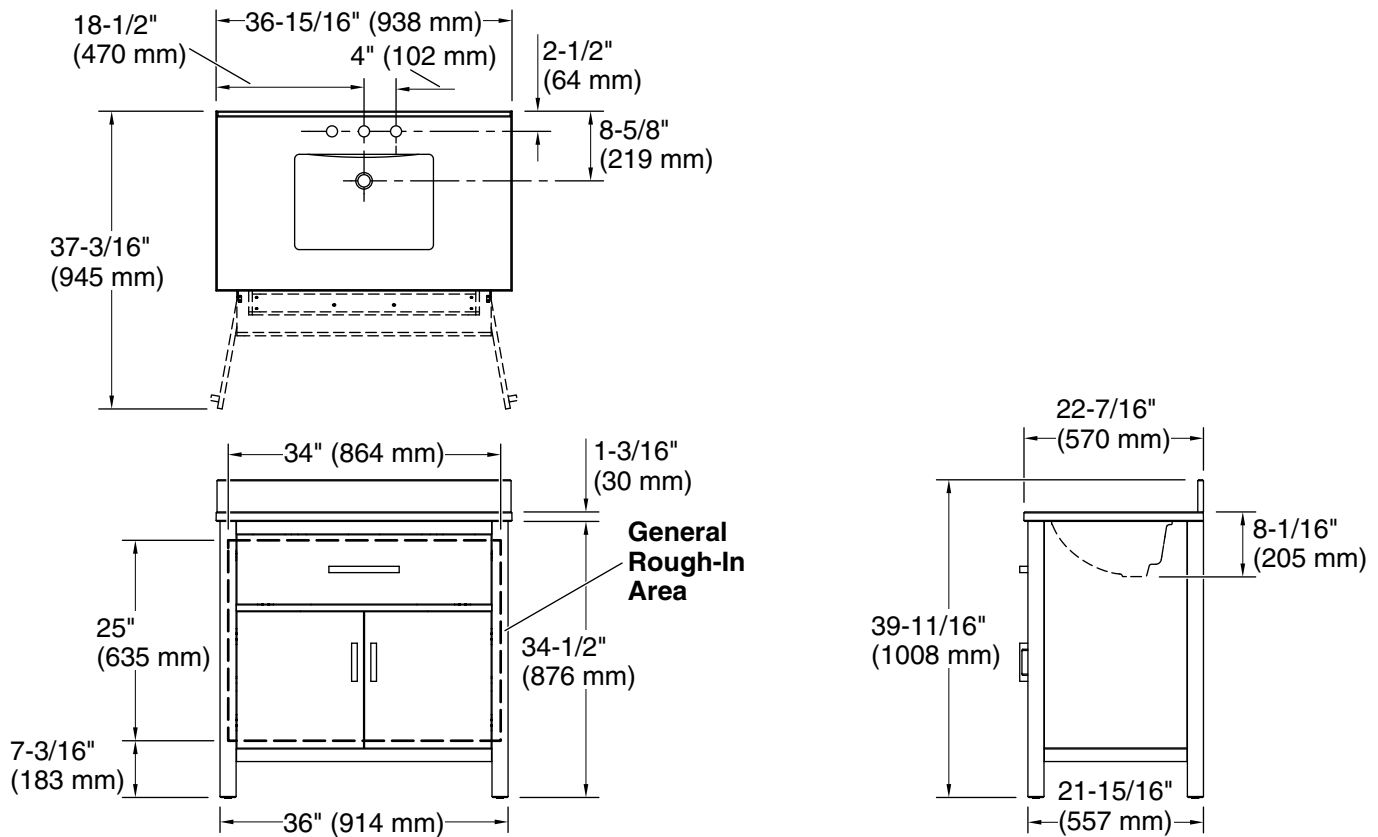

Features

- Set includes cabinet, precut quartz vanity top, backsplash, sink, cabinet hardware
- Convenient tilt-down drawer for storing smaller, frequently-used items
- Three-way adjustable slow-close door hinges for easy cabinet access
- 20-1/2" (521 mm) cabinet interior provides ample storage space
- Finish-matched cabinet interior offers generous clearance for plumbing
- Vanity top has 8" (203 mm) widespread faucet holes; requires deck-mount faucet (sold separately)
- Brushed Nickel hardware included on White, Atmos Grey, and Black Oak vanities, and Matte Black hardware on Light Oak vanities.

Technical Information

All product dimensions are nominal.

Notes

Install this product according to the installation instructions.

Select the type of fastener based upon the wall material. Two 250 lb (113.4 kg) minimum load bearing fasteners are recommended.