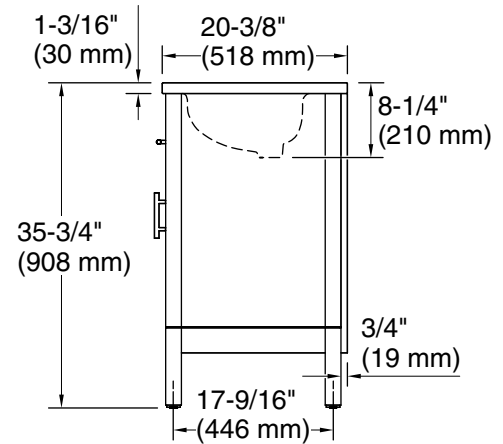

Hadron™

60" bathroom vanity cabinet with sinks and quartz top

K-39607-ASB

Features

- Set includes cabinet, precut quartz vanity top, sinks, cabinet hardware
- Convenient tilt-down drawer under each basin for storing smaller, frequently-used items
- Full-extension 14-3/4" (375 mm) drawers with soft-close side-mount slides
- Three-way adjustable slow-close door hinges for easy cabinet access
- 18-9/16" (471 mm) cabinet interior provides ample storage space
- 8" (203 mm) widespread faucet holes for each basin
- Faucets sold separately
- Some assembly required

	0	White
	AGA	
	WEK	

Technical Information

All product dimensions are nominal.

Notes

Install this product according to the installation instructions.