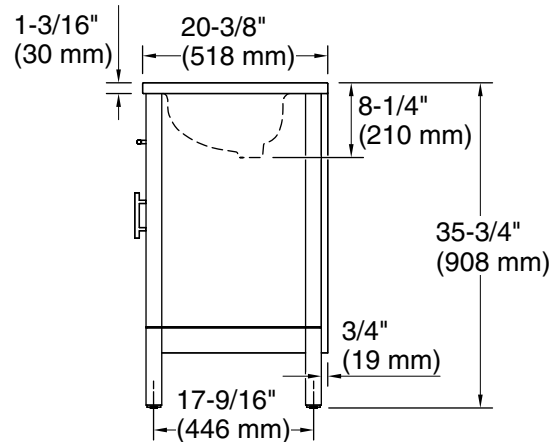

Features

- Set includes cabinet, precut quartz vanity top, sink, cabinet hardware
- Full-extension 14-3/4" (375 mm) drawers with soft-close side-mount slides
- Three-way adjustable slow-close door hinges for easy cabinet access
- 18-9/16" (471 mm) cabinet interior provides ample storage space
- 8" (203 mm) widespread faucet holes
- Faucet sold separately
- Some assembly required

	0	White
	AGA	
	WEK	

Technical Information

All product dimensions are nominal.

Notes

Install this product according to the installation instructions.