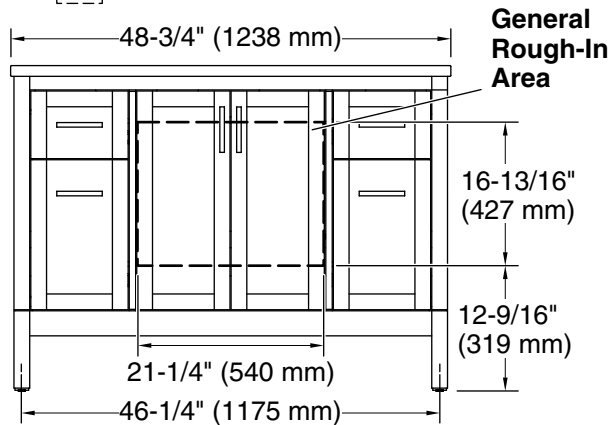

Features

- Set includes cabinet, precut quartz vanity top, sink, cabinet hardware
- Full-extension 14-3/4" (375 mm) drawers with soft-close side-mount slides
- Three-way adjustable slow-close door hinges for easy cabinet access
- 18-9/16" (471 mm) cabinet interior provides ample storage space
- 8" (203 mm) widespread faucet holes
- Faucet sold separately
- Some assembly required

	0	White
	AGA	
	WEK	

Technical Information

All product dimensions are nominal.

Notes

Install this product according to the installation instructions.