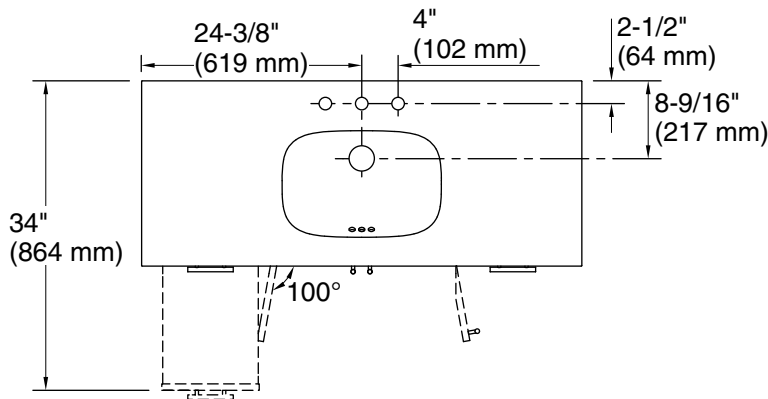

Features

- Set includes cabinet, precut quartz vanity top, sink, cabinet hardware
- Full-extension 14-3/4" (375 mm) drawers with soft-close side-mount slides
- Three-way adjustable slow-close door hinges for easy cabinet access
- 18-9/16" (471 mm) cabinet interior provides ample storage space
- 8" (203 mm) widespread faucet holes
- Faucet sold separately
- Some assembly required

	0	White
	AGA	
	WEK	

Technical Information

All product dimensions are nominal.

Notes

Install this product according to the installation instructions.