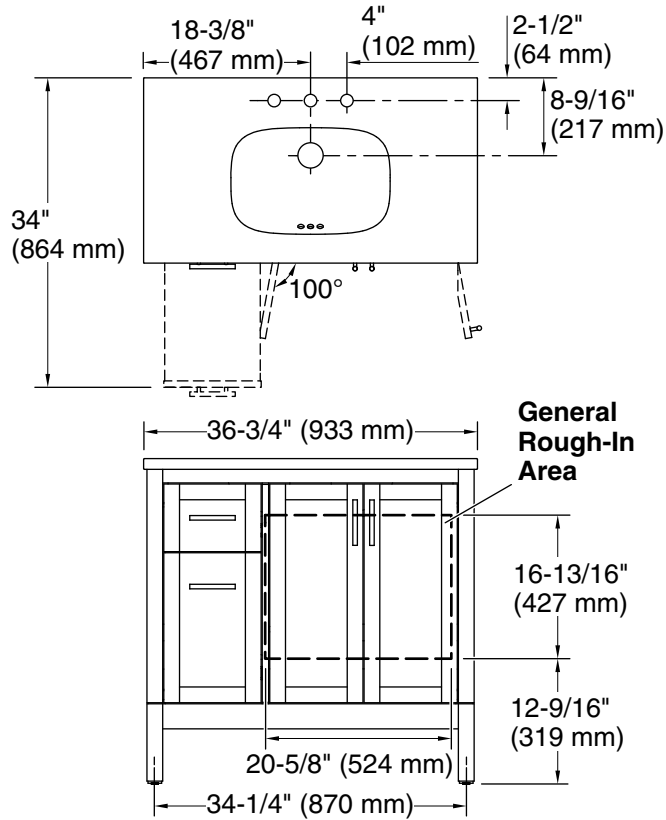

#### Features

- Set includes cabinet, precut quartz vanity top, sink, cabinet hardware
- Full-extension 14-3/4" (375 mm) drawers with soft-close side-mount slides
- Three-way adjustable slow-close door hinges for easy cabinet access
- 18-9/16" (471 mm) cabinet interior provides ample storage space
- 8" (203 mm) widespread faucet holes
- Faucet sold separately
- Some assembly required

### Technical Information

All product dimensions are nominal.