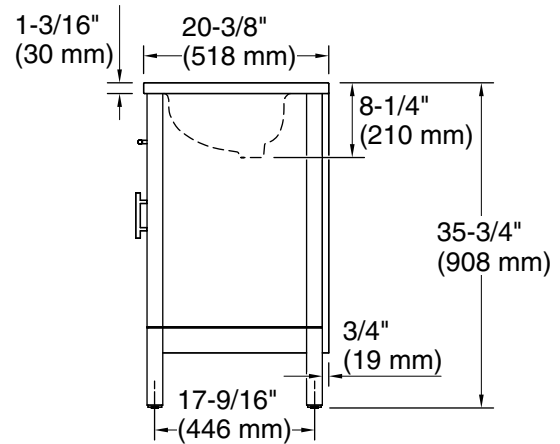

#### Features

- Set includes cabinet, precut quartz vanity top, sink, cabinet hardware
- Full-extension 14-3/4" (375 mm) drawers with soft-close side-mount slides
- Three-way adjustable slow-close door hinges for easy cabinet access
- 18-9/16" (471 mm) cabinet interior provides ample storage space
- 8" (203 mm) widespread faucet holes
- Faucet sold separately
- Some assembly required

### Technical Information

All product dimensions are nominal.