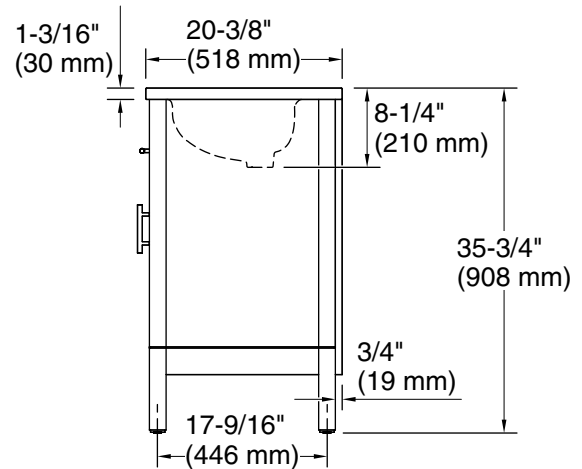

Features

- Set includes cabinet, precut quartz vanity top, sink, cabinet hardware
- Convenient tilt-down drawer for storing smaller, frequently-used items
- Three-way adjustable slow-close door hinges for easy cabinet access
- 18-9/16" (471 mm) cabinet interior provides ample storage space
- Single faucet hole
- Faucet sold separately
- Some assembly required

	0	White
	WEK	
	AGA	

Technical Information

All product dimensions are nominal.

Notes

Install this product according to the installation instructions.