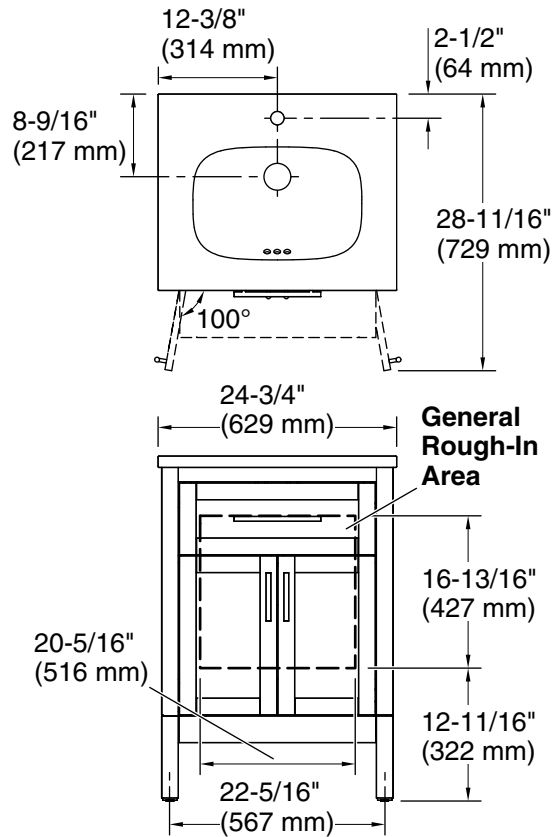

Features

- Set includes cabinet, precut quartz vanity top, sink, cabinet hardware
- Convenient tilt-down drawer for storing smaller, frequently-used items
- Three-way adjustable slow-close door hinges for easy cabinet access
- 18-9/16" (471 mm) cabinet interior provides ample storage space
- Single faucet hole
- Faucet sold separately
- Some assembly required

	0	White
	WEK	
	AGA	

Technical Information

All product dimensions are nominal.

Notes

Install this product according to the installation instructions.