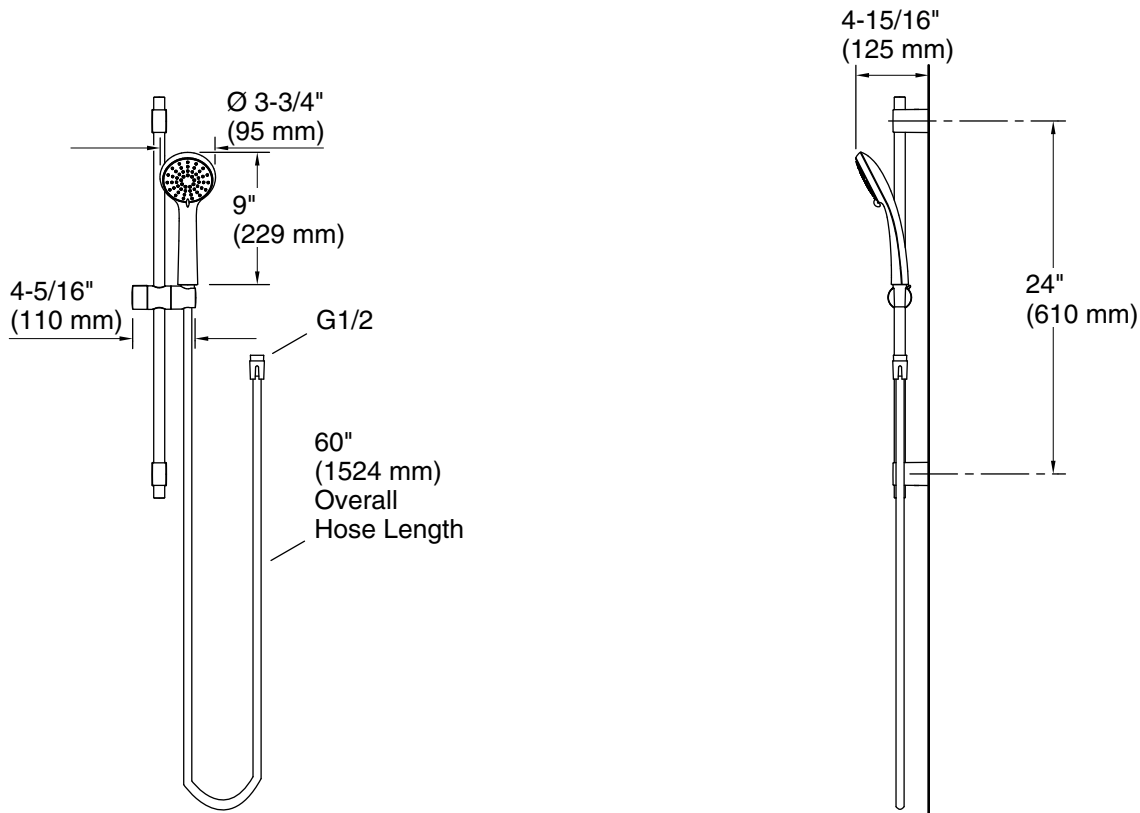

Features

- Advanced spray engine provides three alternate experiences: wide coverage, intense drenching, and targeted spray
- Wide coverage spray produces an encompassing spray for everyday use
- Intense drenching spray delivers a forceful spray ideal for rinsing shampoo from hair
- Targeted spray is a focused stream for targeting sore muscles or use as a utility spray
- Thumb tab allows for a smooth transition between sprays
- Combination of balance, weight, grip, and angle makes this handshower comfortable and easy to use
- MasterClean™ sprayface features an easy-to-clean surface that withstands mineral buildup and maximizes spray performance
- 1.5 gpm (5.7 lpm) maximum handshower flow rate at 80 psi (5.5 bar)
- 24" (609 mm) slidebar features adjustable mounting brackets for installation flexibility
- Box includes: Handshower, 24" slidebar with mounting brackets, 60" (1524 mm) metal hose
- Coordinates with other products in the Bellera collection
- This product can help a building earn Water Efficiency points in LEED® Green Building Rating System

Material

- KOHLER® finishes resist corrosion and tarnishing

Included Components

K-35949-H Three-function handshower, 1.5 gpm
K-98341BR Slidebar, 610mm

Codes/Standards

ASME A112.18.1/CSA B125.1
DOE - Energy Policy Act 1992
EPA WaterSense®
California Energy Commission (CEC)
IAPMO Certification

Technical Information

All product dimensions are nominal.

Drain included: No

Handshower:

Rated maximum flow: 1.5 gal/min (5.7 l/min)

Notes

For use with automatic compensating valves rated at 0.90 gal/min (3.4 l/min) or less. Install this product according to the installation guide.