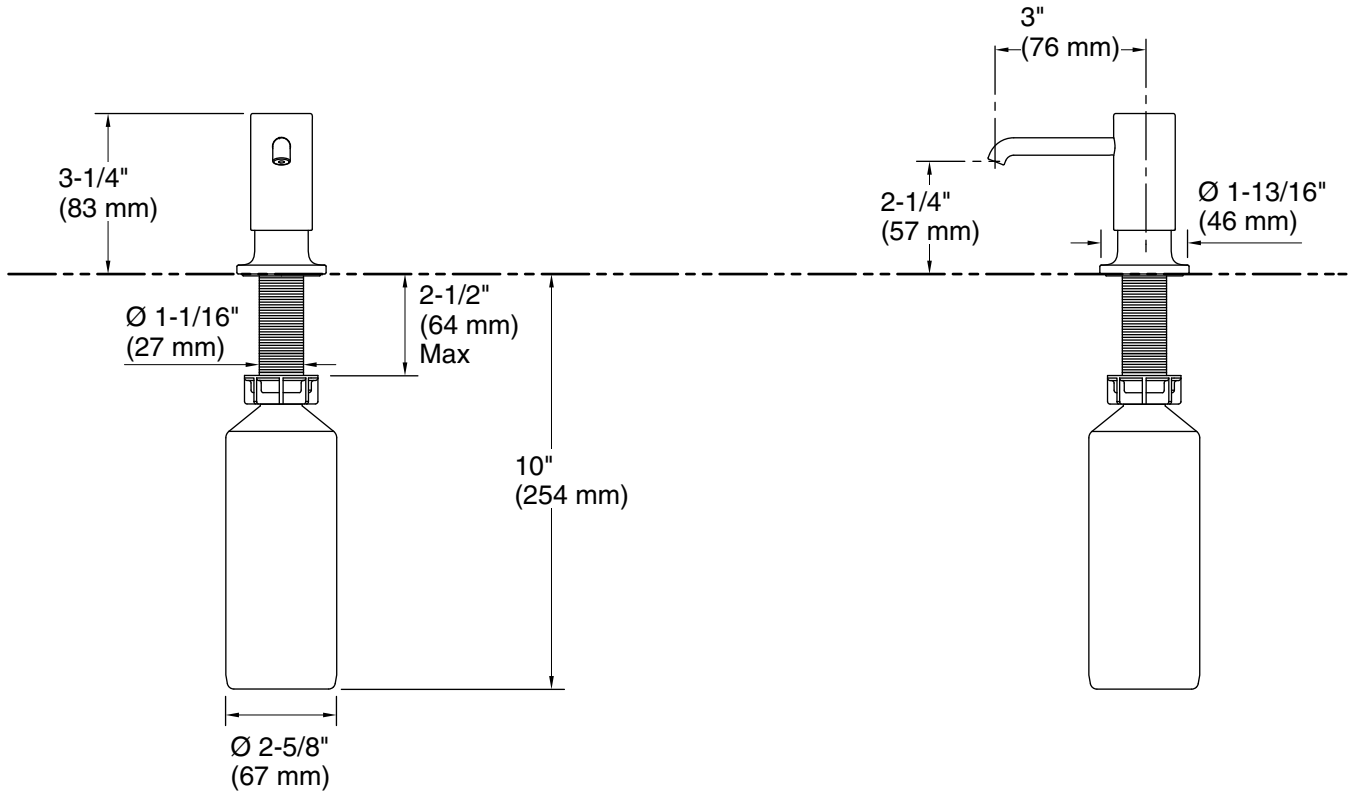

## Features

- Holds up to 16 ounces of soap or lotion; refillable from top
- Greater thread length is suitable for use with thicker countertops
- Coordinates with faucets and accessories in the Purist collection

## Technical Information

All product dimensions are nominal.

Material: Brass/Plastic