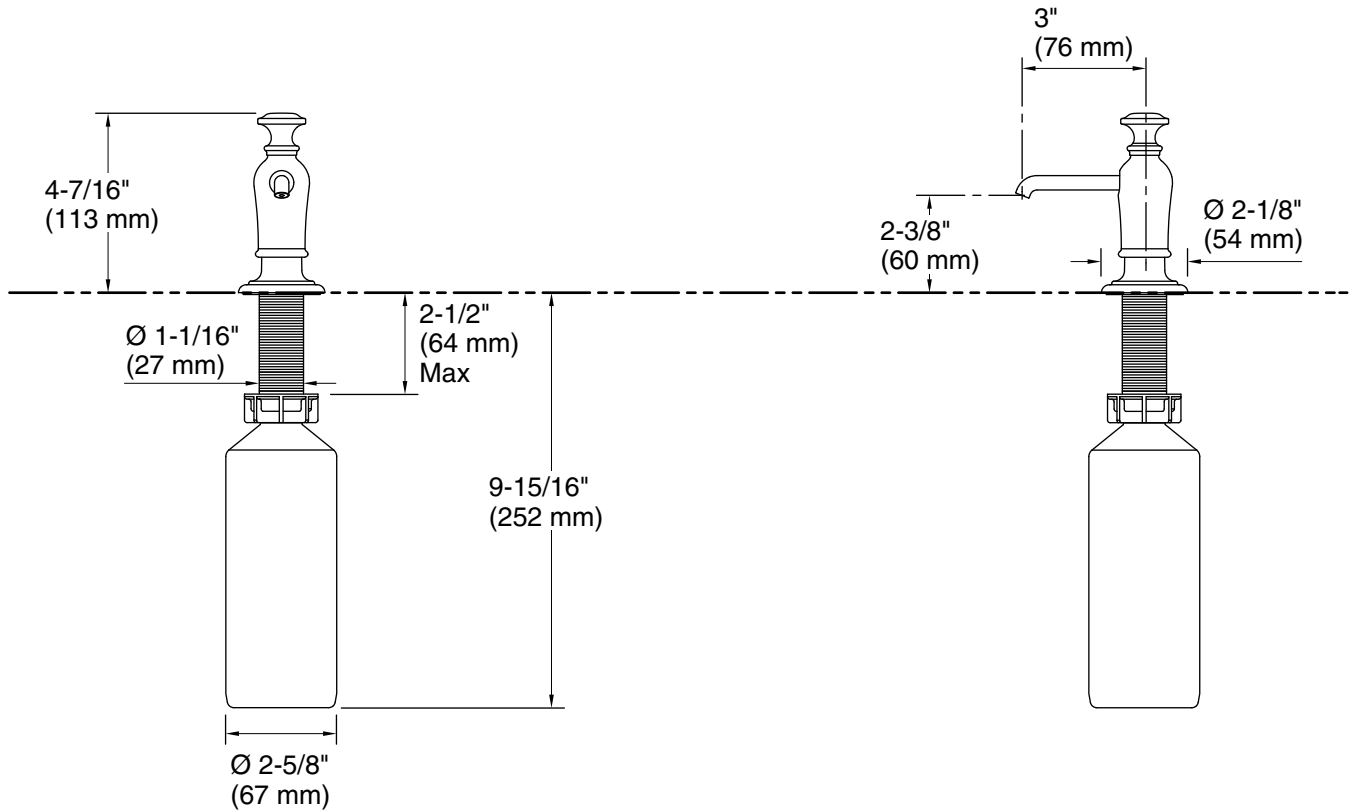

Features

- Holds up to 16 ounces of soap or lotion; refillable from top
- Greater thread length is suitable for use with thicker countertops
- Coordinates with faucets and accessories in the Artifacts collection

Technical Information

All product dimensions are nominal.

Material: Brass/Plastic