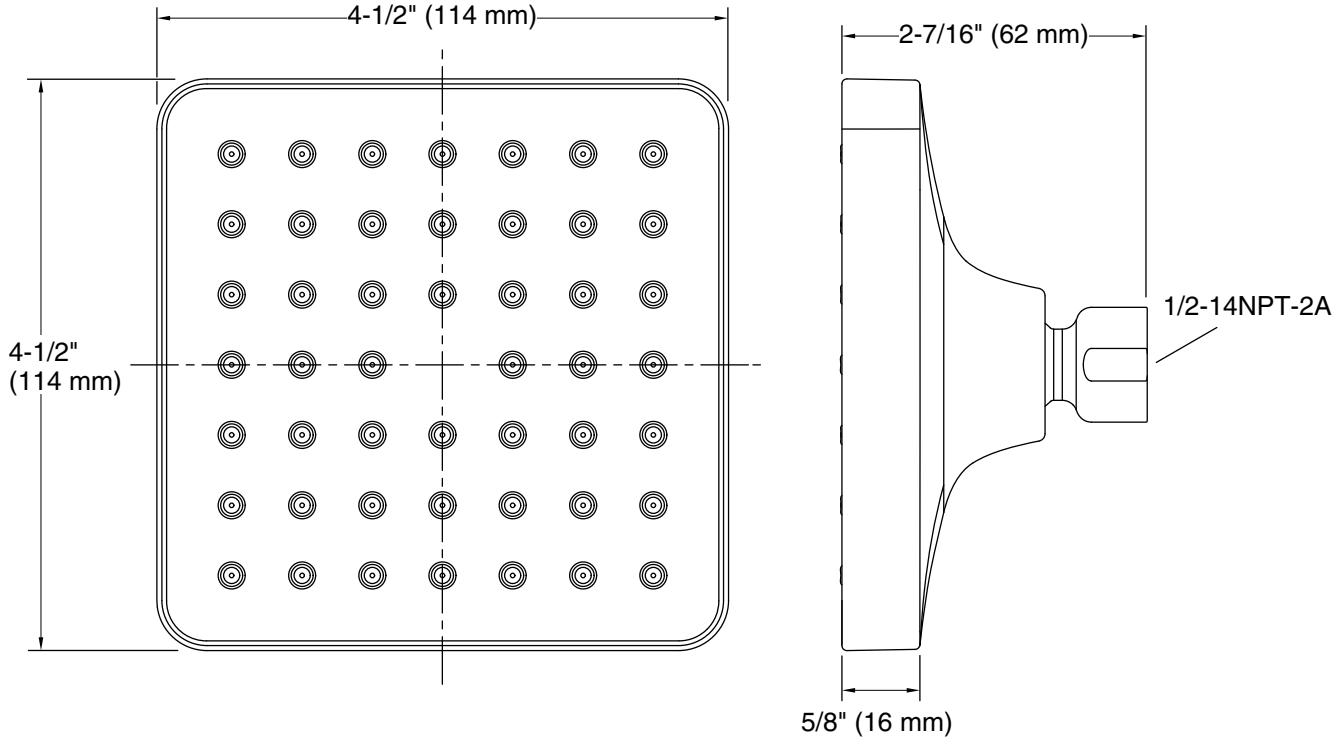

Features

- Showerhead features contemporary design
- MasterClean™ sprayface features an easy-to-clean surface that withstands mineral buildup and maximizes spray performance
- 1.5 gpm (5.7 lpm) showerhead flow rate
- 1/2" NPT connection
- Coordinates with other products in the Venza collection

KOHLER® Faucet Lifetime Limited Warranty

See website for detailed warranty information.

Technical Information

All product dimensions are nominal.

Showerhead/Body Spray:

Rated maximum flow: 1.5 gal/min (5.7 l/min)