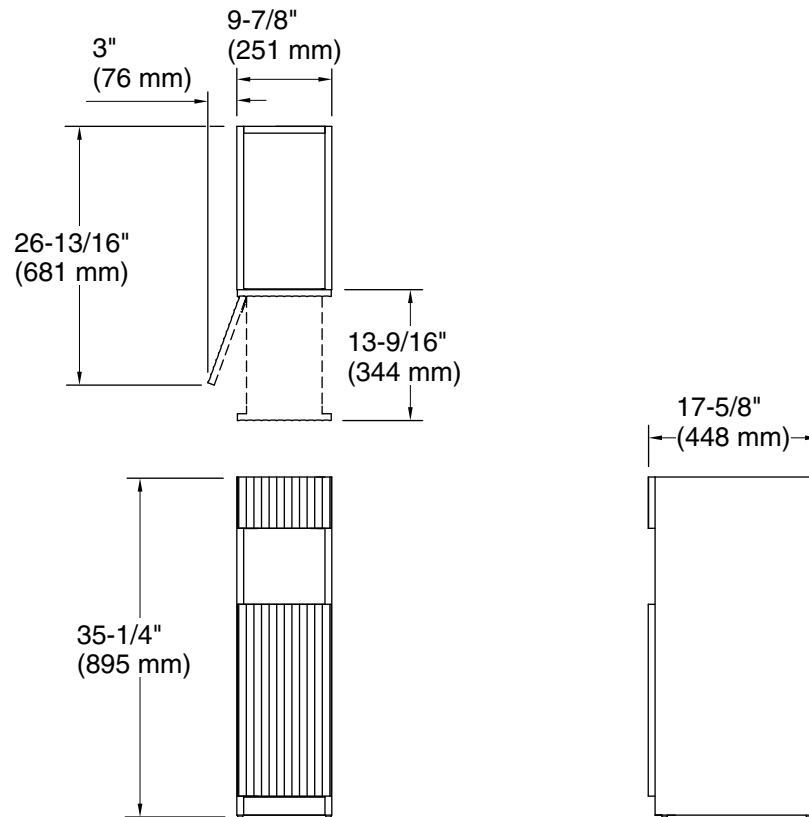

## Features

- Slim tower offers space-efficient storage in bathroom
- Slide-out drawer for storing smaller bathroom items within arm's reach
- Open 17-3/4" (450 mm) deep shelf for displaying attractive items such as perfumes or decor
- Bottom storage space conceals larger bathroom items behind a door
- Contemporary cabinetry features unique fluted paneling
- Coordinates with other products in the Spacity™ collection

## Technical Information

All product dimensions are nominal.