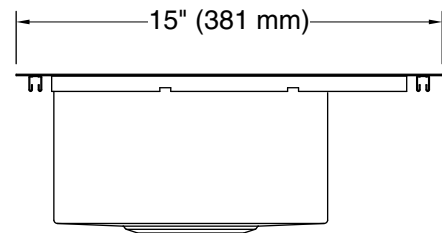

Vault™
15" top-/undermount single-bowl bar sink
K-32027-1

Features

- 18" (457 mm) minimum base cabinet width
- Single bowl
- 6" (152 mm) depth
- Single faucet hole
- Optional K-2993 bottom sink rack (sold separately)
- Includes installation hardware

Technical Information

All product dimensions are nominal.

Bowl configuration:	Single
Installation:	Top-mount, Undermount
Min. base cabinet width:	18" (457 mm)
Bowl area (Only):	Length: 12-1/4" (311 mm) Width: 9-9/16" (243 mm) Bowl depth: 5-5/16" (135 mm) Water depth: 5-5/16" (135 mm)
Number of deck holes:	1
Faucet hole(s):	1-7/16" (37 mm)
Drain hole:	3-3/4" (94 mm)
Template:	Top-mount/Undermount, 1161548-7, required, included