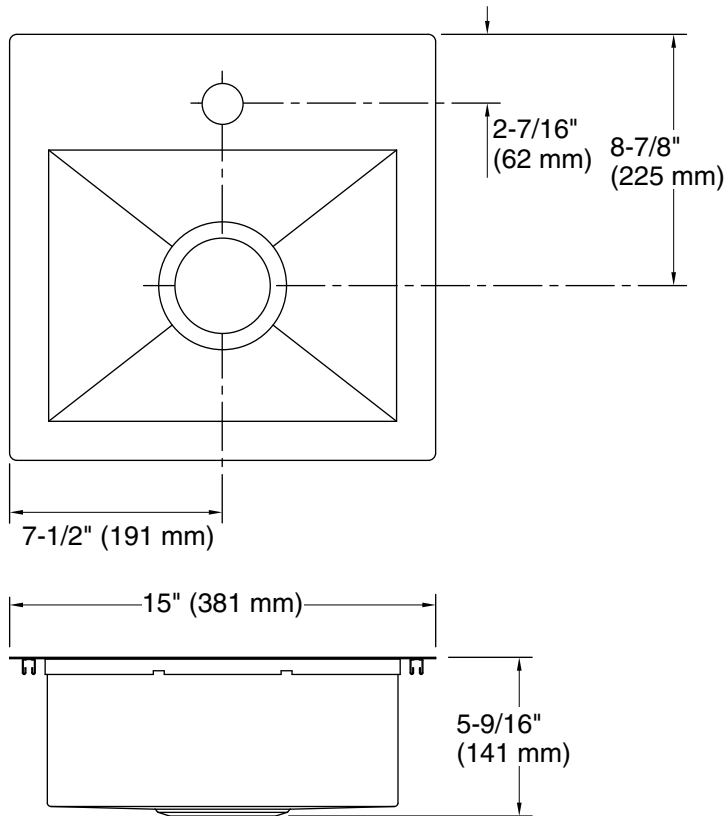

Vault™
15" top-/undermount single-bowl bar sink
K-32027-1

Features

- 18" (457 mm) minimum base cabinet width
- Single bowl
- 6" (152 mm) depth
- Single faucet hole
- Optional K-2993 bottom sink rack (sold separately)
- Includes installation hardware

Technical Information

All product dimensions are nominal.

Bowl configuration:	Single
Installation:	Top-mount, Undermount
Min. base cabinet width:	18" (457 mm)
Bowl area (Only):	Length: 12-1/4" (311 mm) Width: 9-9/16" (243 mm) Bowl depth: 5-5/16" (135 mm) Water depth: 5-5/16" (135 mm)
Number of deck holes:	1
Faucet hole(s):	1-7/16" (37 mm)
Drain hole:	3-3/4" (94 mm)
Template:	Top-mount/Undermount, 1161548-7, required, included