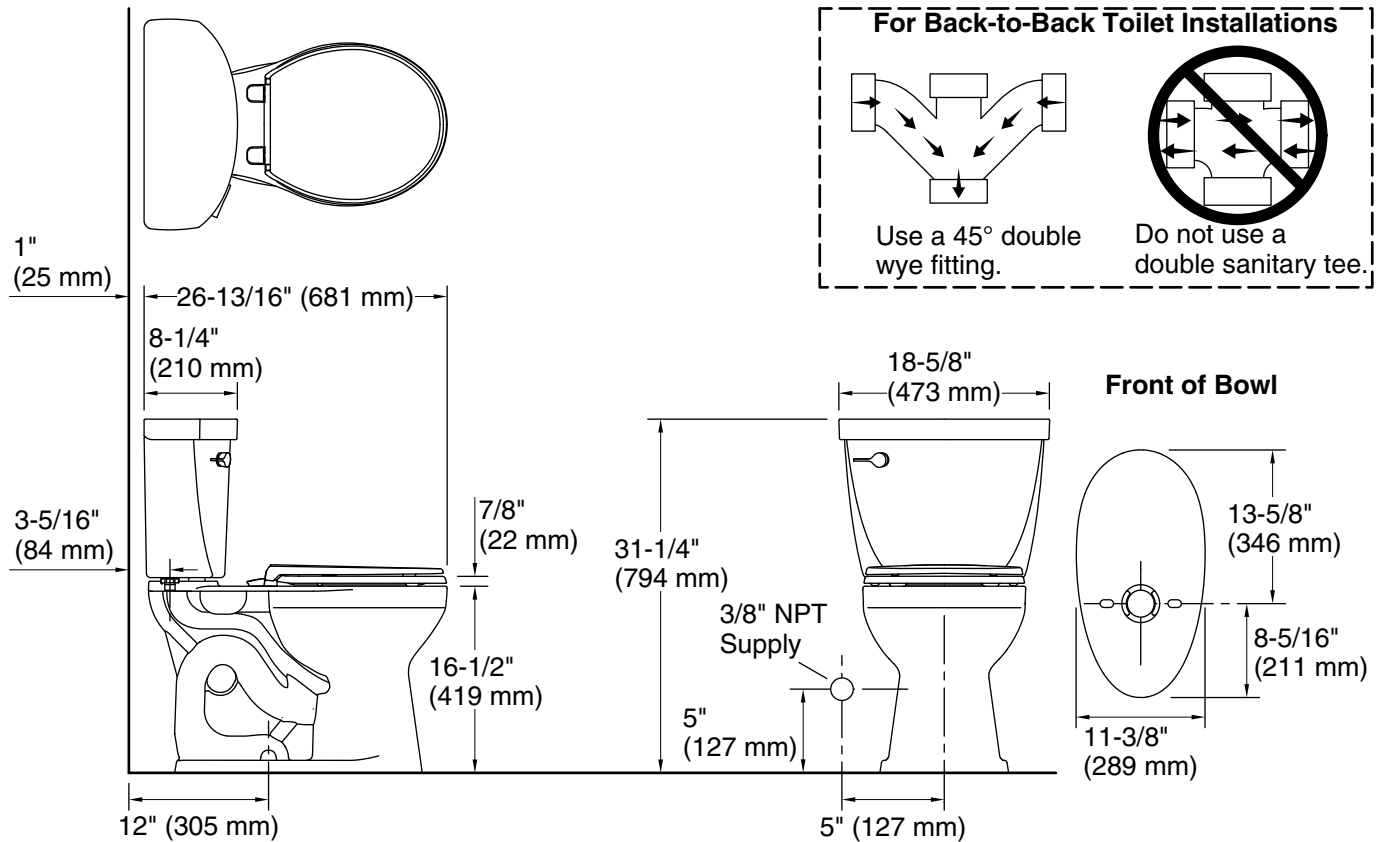

Cimarron® Comfort Height®

Two-piece round-front 1.6 gpf chair-height toilet
K-31640

Features

- Two-piece design.
- Round-front bowl offers an ideal solution for smaller bathrooms and powder rooms.
- Comfort Height® feature offers chair-height seating that makes sitting down and standing up easier for most adults.
- 1.6 gpf (6.0 lpf).
- Left-hand Polished Chrome trip lever.
- 2-1/8" (54 mm) fully glazed trapway.
- Revolution 360® flushing technology generates a forceful swirling motion to keep the bowl clean longer.
- Sanitary guard where bowl and tank meet for ease of cleaning.
- CleanCoat™ surface treatment inhibits the growth of water scale and mineral stains for improved ease of cleaning.

Installation

- Standard 12" (305 mm) rough-in.
- Seat and supply line sold separately.

Recommended Products/Accessories

- K-4639 Cachet® Quiet-Close™ Round-Front Toilet Seat
- K-76923 Puretide® Quiet-Close™ Round-front manual bidet toilet seat
- K-25986-L Left-hand trip lever
- K-5420 Low-Profile Bolt Caps

See website for detailed warranty information.

Available Colors/Finishes

Color tiles intended for reference only.

Color	Code	Description
	0	White
	96	Biscuit
	95	Ice™ Grey
	7	Black Black™

KOHLER®

Cimarron® Comfort Height® Two-piece round-front 1.6 gpf chair-height toilet K-31640

Technical Information

All product dimensions are nominal.

Toilet type:	Floor-mount
Waste Outlet:	Floor
Bowl shape:	Round-front
Flush type:	AquaPiston®, Revolution 360®
Trap passageway:	2-1/8" (54 mm)
Water Consumption	
Full:	1.6 gpf (6 lpf)
Water surface size:	8-5/8" x 7-13/16" (218 mm x 198 mm)
Rim to water surface:	6-5/8" (168 mm)
Rough-in:	12" (305 mm)