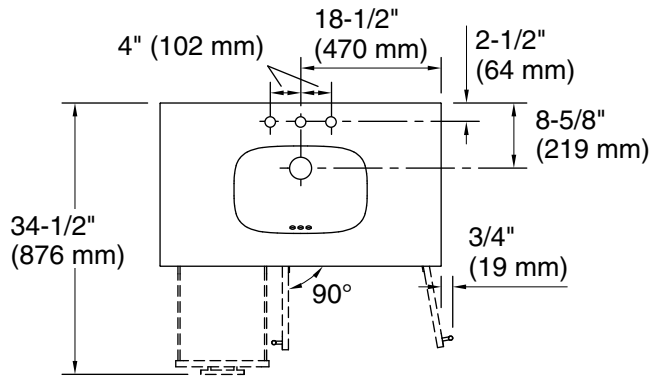

Features

- Set includes cabinet, precut quartz vanity top, sink, cabinet hardware
- Vanity top has 8" (203 mm) widespread faucet holes; requires deck-mount faucet (sold separately)
- Three-way adjustable slow-close door hinges for easy cabinet access
- Dovetail joint drawer construction
- Soft-close drawers and doors prevent slamming

	0	White
	1WT	Mohair Grey

Technical Information

All product dimensions are nominal.

Notes

Install this product according to the installation instructions.