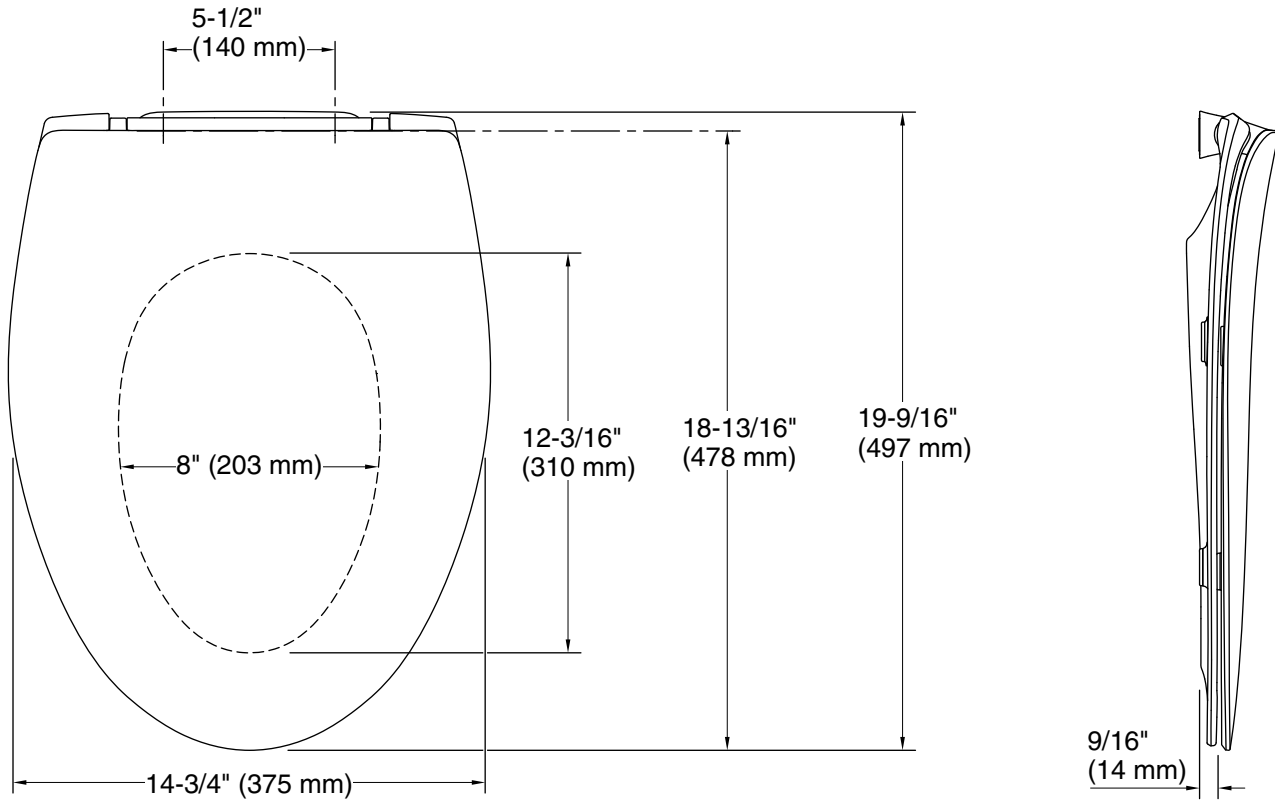

Features

- Recommended for use on K-1381 and K-28161 Veil toilets, K-5172 San Souci toilet, K-75790 Persuade toilet, and K-78080 Reach toilet
- Quiet-Close™ elongated lid and seat prevents slamming
- Grip-Tight bumpers hold seat firmly in place
- Grip-Tight installation hardware makes it easy to fasten the seat – everything is done from above the bowl
- Color-matched plastic hinge
- Hinge is concealed by lid when closed to offer a clean profile
- Unit lifts off effortlessly for easy cleaning and clicks back into place when done
- Contoured seat for user comfort
- Thermoset plastic material is strong and durable, allowing for a thin, modern aesthetic with enhanced scratch-resistance

Color	Code	Description
-------	------	-------------

	0	White
---	---	-------

Technical Information

All product dimensions are nominal.

Seat shape type: Elongated
Seat front type: Closed-front
Seat-mounting holes: 5-1/2" (140 mm)