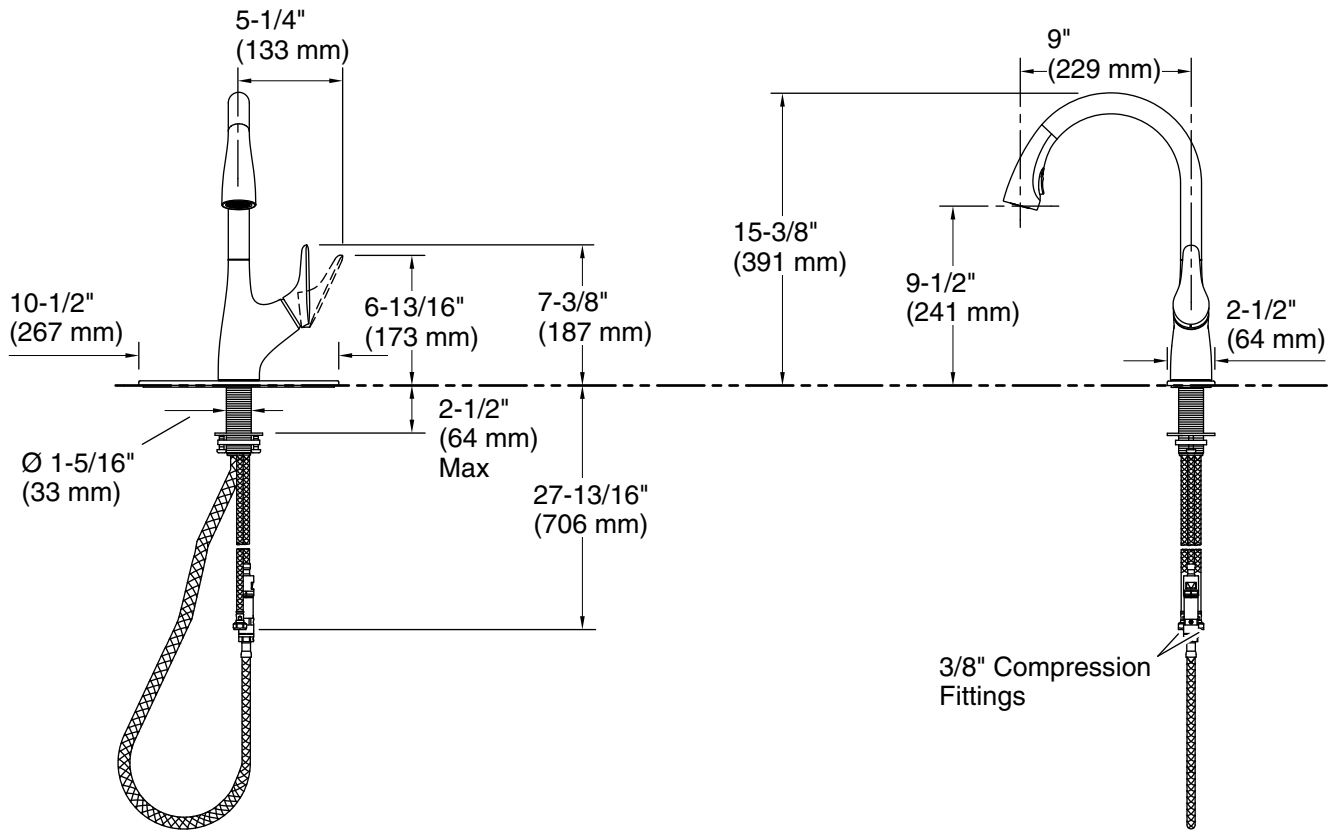

Features

- Two-function pull-down sprayhead allows you to switch from aerated stream to Sweep® spray
- Sweep® spray creates a wide, forceful blade of water for superior cleaning
- DockNetik® secure docking system locks sprayhead into place when not in use
- ProMotion® technology's light, quiet braided hose and swiveling ball joint make the pull-down sprayhead easier and more comfortable to use
- MasterClean™ sprayface features an easy-to-clean surface that withstands mineral buildup
- KOHLER ceramic disc valves exceed industry longevity standards for a lifetime of durable performance
- High-arch spout with 360° spout rotation offers superior clearance for filling pots and cleaning
- Single-handle operation facilitates flow and temperature control
- Temperature memory allows faucet to be turned on and off at the temperature set during prior usage
- 1.5 gpm (5.7 lpm) maximum flow rate at 60 psi (4.14 bar)

1012715

Range: 1-3/8" (35 mm) -
3-3/8" (86 mm)

ADA

CSA B651

Codes/Standards

ASME A112.18.1/CSA B125.1

NSF/ANSI/CAN 61

NSF/ANSI/CAN 372

Technical Information

All product dimensions are nominal.

Drain included: No

Notes

Install this product according to the installation instructions.

ADA, CSA B651 compliant when installed to the specific requirements of these regulations.