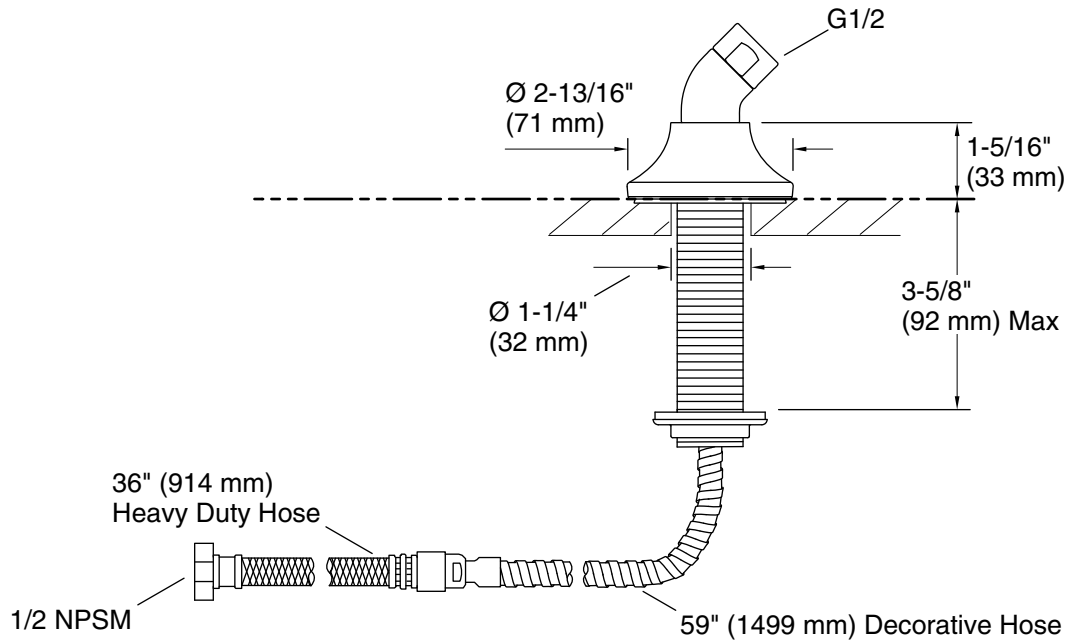

Color	Code	Description
	CP	Polished Chrome
	BN	Vibrant® Brushed Nickel
	BL	Matte Black
	2MB	Vibrant® Brushed Moderne Brass

Technical Information

All product dimensions are nominal.

Drain included: No