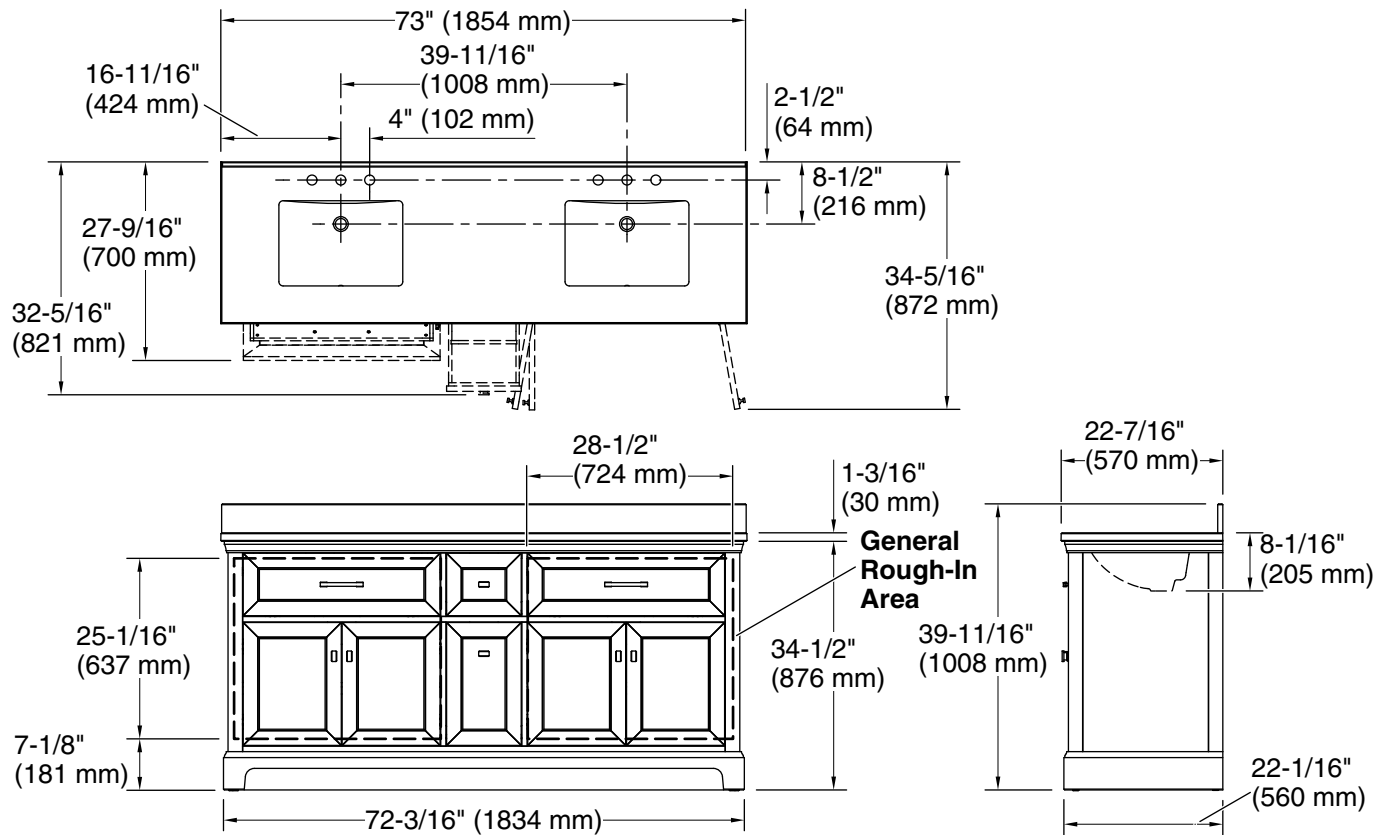

### Features

- Set includes cabinet, precut quartz vanity top, backsplash, sinks, cabinet hardware
- Convenient tilt-down drawer under each basin for storing smaller, frequently-used items
- Four full-extension 17" (432 mm) drawers with soft-close side-mount slides
- Three-way adjustable slow-close door hinges for easy cabinet access
- 20" (508 mm) cabinet interior provides ample storage space
- Finish-matched cabinet interior offers generous clearance for plumbing
- Vanity top has 8" (203 mm) widespread faucet holes; requires deck-mount faucets (sold separately)
- Brushed Nickel hardware included on White vanities, Brushed Brass hardware on Dark Warm Grey and Tidal Blue vanities, and Matte Black hardware on Light Oak vanities.

### Technical Information

All product dimensions are nominal.