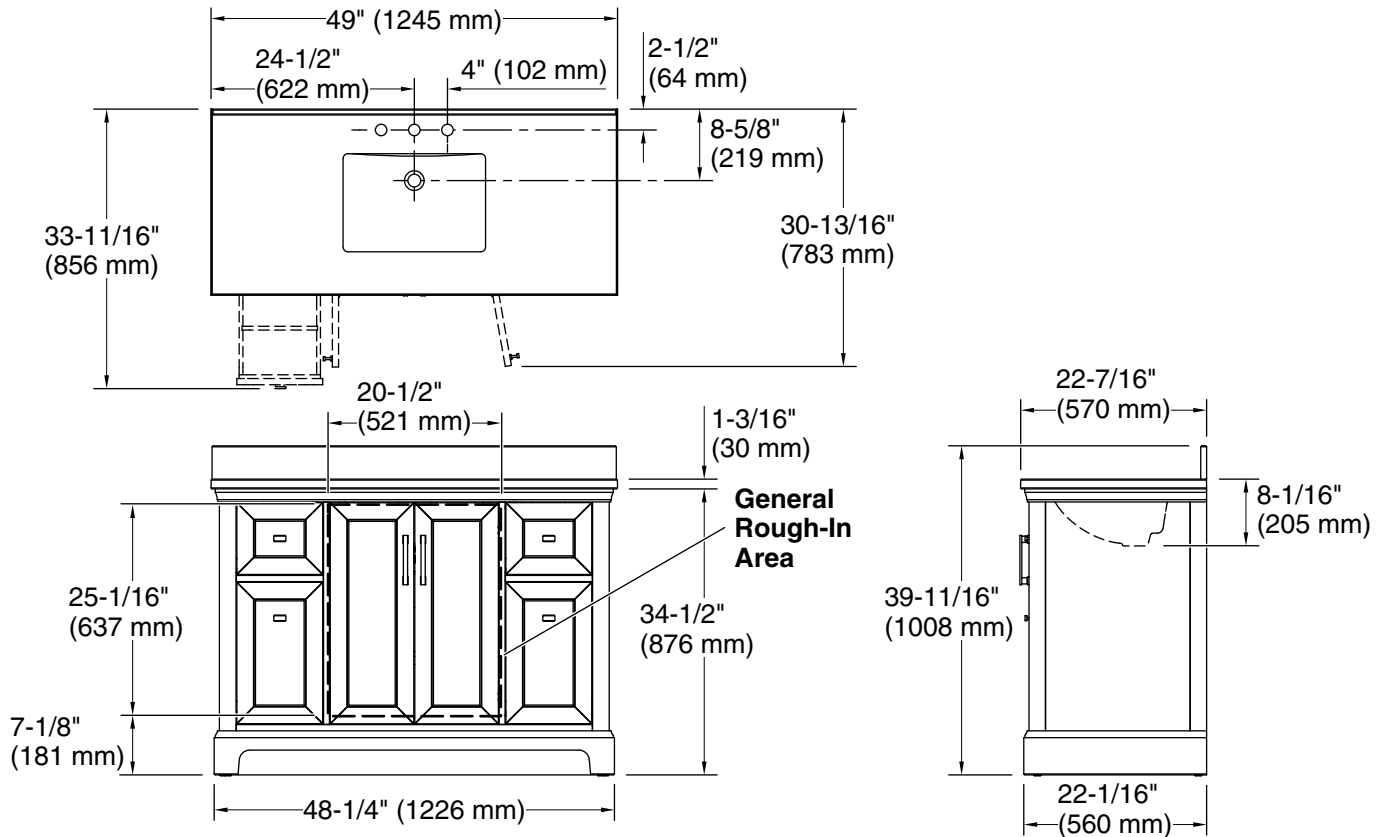

Features

- Set includes cabinet, precut quartz vanity top, backsplash, sink, cabinet hardware
- Four full-extension 17" (432 mm) drawers with soft-close side-mount slides
- Three-way adjustable slow-close door hinges for easy cabinet access
- 20" (508 mm) cabinet interior provides ample storage space
- Finish-matched cabinet interior offers generous clearance for plumbing
- Vanity top has 8" (203 mm) widespread faucet holes; requires deck-mount faucet (sold separately)
- Brushed Nickel hardware included on White vanities, Brushed Brass hardware on Dark Warm Grey and Tidal Blue vanities, and Matte Black hardware on Light Oak vanities.

Technical Information

All product dimensions are nominal.

Notes

Install this product according to the installation instructions.

Select the type of fastener based upon the wall material. Two 250 lb (113.4 kg) minimum load bearing fasteners are recommended.