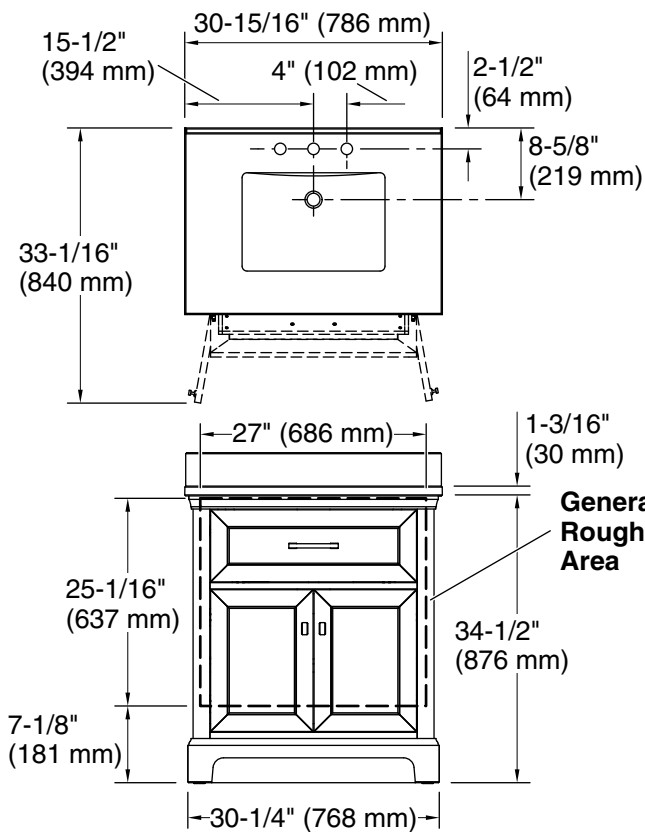

Features

- Set includes cabinet, precut quartz vanity top, backsplash, sink, cabinet hardware
- Convenient tilt-down drawer for storing smaller, frequently-used items
- Three-way adjustable slow-close door hinges for easy cabinet access
- 20" (508 mm) cabinet interior provides ample storage space
- Finish-matched cabinet interior offers generous clearance for plumbing
- Vanity top has 8" (203 mm) widespread faucet holes; requires deck-mount faucet (sold separately)
- Brushed Nickel hardware included on White vanities, Brushed Brass hardware on Dark Warm Grey and Tidal Blue vanities, and Matte Black hardware on Light Oak vanities.

Technical Information

All product dimensions are nominal.

Notes

Install this product according to the installation instructions.

Select the type of fastener based upon the wall material. Two 250 lb (113.4 kg) minimum load bearing fasteners are recommended.