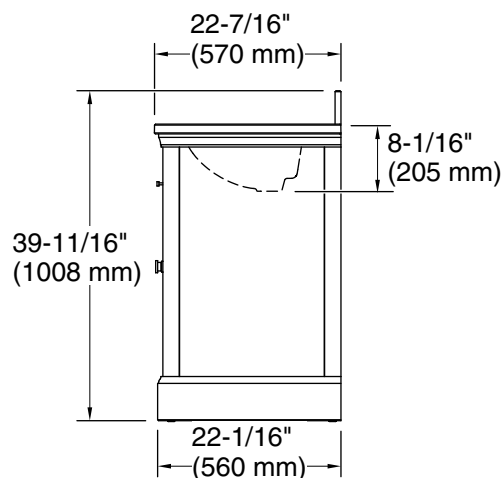

Features

- Set includes cabinet, precut quartz vanity top, backsplash, sink, cabinet hardware
- Convenient tilt-down drawer for storing smaller, frequently-used items
- Three-way adjustable slow-close door hinges for easy cabinet access
- 20" (508 mm) cabinet interior provides ample storage space
- Finish-matched cabinet interior offers generous clearance for plumbing
- Vanity top has 8" (203 mm) widespread faucet holes; requires deck-mount faucet (sold separately)
- Brushed Nickel hardware included on White vanities, Brushed Brass hardware on Dark Warm Grey and Tidal Blue vanities, and Matte Black hardware on Light Oak vanities.

Technical Information

All product dimensions are nominal.

Notes

Install this product according to the installation instructions.

Select the type of fastener based upon the wall material. Two 250 lb (113.4 kg) minimum load bearing fasteners are recommended.