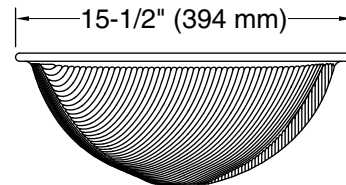

## Technical Information

All product dimensions are nominal.

Bowl configuration:	Single
Installation:	Undermount
Min. base cabinet width:	13" (330 mm)
Bowl area (Only):	Length: 17-3/8" (441 mm) Width: 13" (330 mm) Bowl depth: 5-5/16" (135 mm) Water depth: 5-5/16" (135 mm)
With overflow:	No
Drain hole:	1-11/16" (43 mm)
Template:	Undermount, 1281904-7, required, included