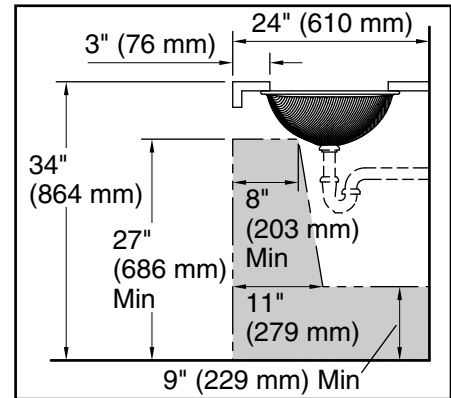

Recommended ADA Installation