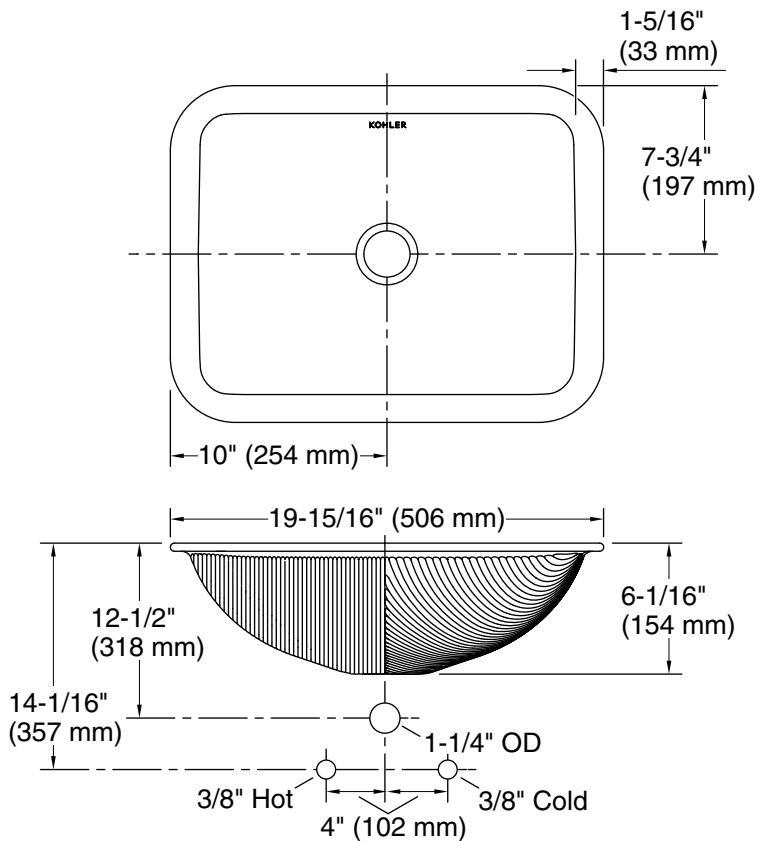

Recommended ADA Installation