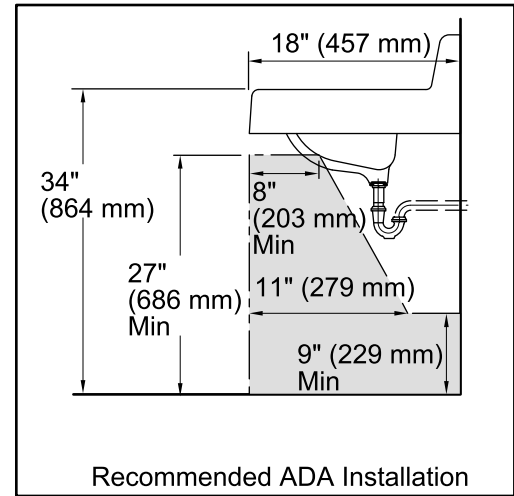

**Hudson™**  
Wall-mount Bathroom Sink  
**K-2867**

**Features**

- KOHLER® Cast Iron.
- Wall-mount.
- Rectangular basin.
- With overflow.
- 4-inch centers.
- Designed for commercial use.
- 20" (508 mm) x 18" (457 mm)

### Technical Information

All product dimensions are nominal.

Bowl configuration:	Single
Installation:	Wall-mount
Bowl area (Only)	Length: 15" (381 mm) Width: 10" (254 mm) Water depth: 5" (127 mm)
Number of deck holes:	3
Faucet hole(s):	1-1/8" (29 mm)
Drain hole:	1-3/4" (44 mm)