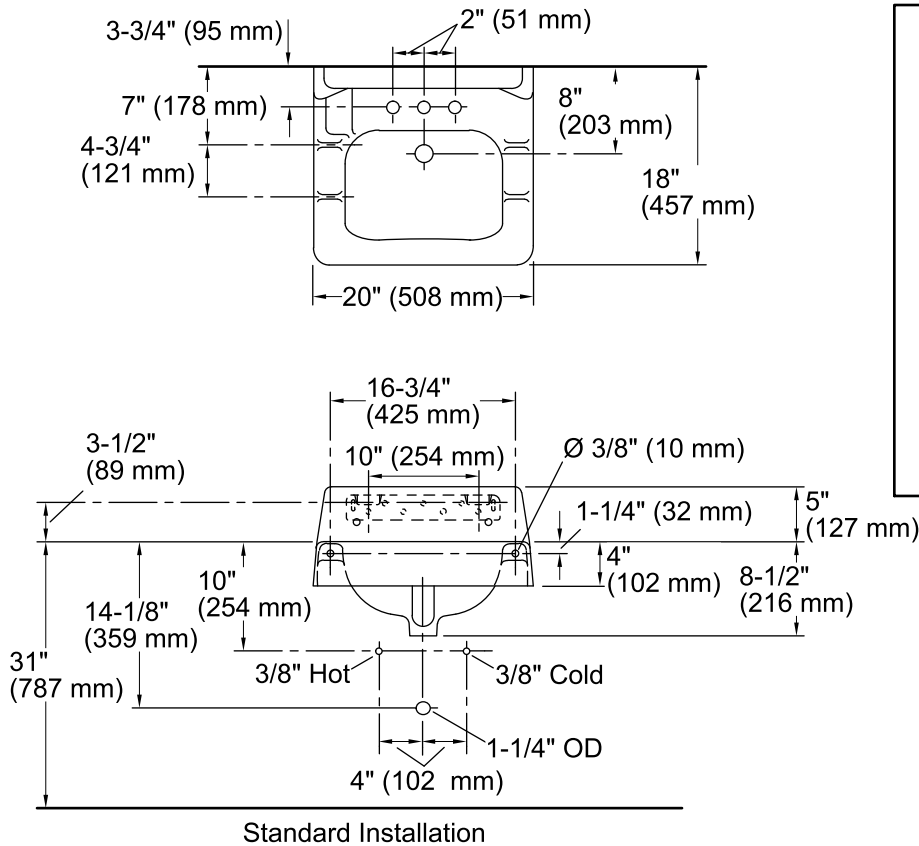

**Hudson™**  
Wall-mount Bathroom Sink  
**K-2867**

**Features**

- KOHLER® Cast Iron.
- Wall-mount.
- Rectangular basin.
- With overflow.
- 4-inch centers.
- Designed for commercial use.
- 20" (508 mm) x 18" (457 mm)

### Technical Information

All product dimensions are nominal.

Bowl configuration:	Single
Installation:	Wall-mount
Bowl area (Only)	Length: 15" (381 mm) Width: 10" (254 mm) Water depth: 5" (127 mm)
Number of deck holes:	3
Faucet hole(s):	1-1/8" (29 mm)
Drain hole:	1-3/4" (44 mm)