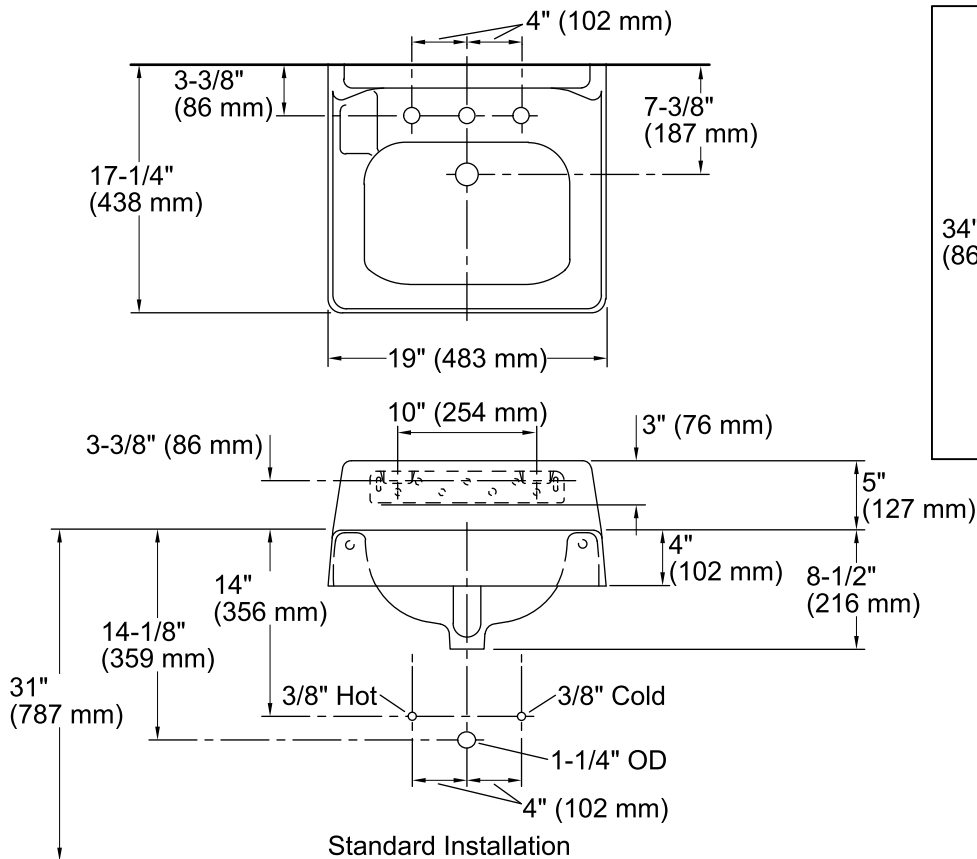

Hudson™
Wall-mount Bathroom Sink
K-2863

Features

- KOHLER® Cast Iron.
- Wall-mount.
- Rectangular basin.
- With overflow.
- 8-inch centers.
- Designed for commercial use.
- 19" (483 mm) x 17" (432 mm)

Recommended Accessories

Technical Information

All product dimensions are nominal.

Bowl configuration:	Single
Installation:	Wall-mount
Bowl area (Only)	Length: 15" (381 mm) Width: 10" (254 mm) Water depth: 5" (127 mm)
Number of deck holes:	3
Faucet hole(s):	1-3/8" (35 mm)
Drain hole:	1-3/4" (44 mm)