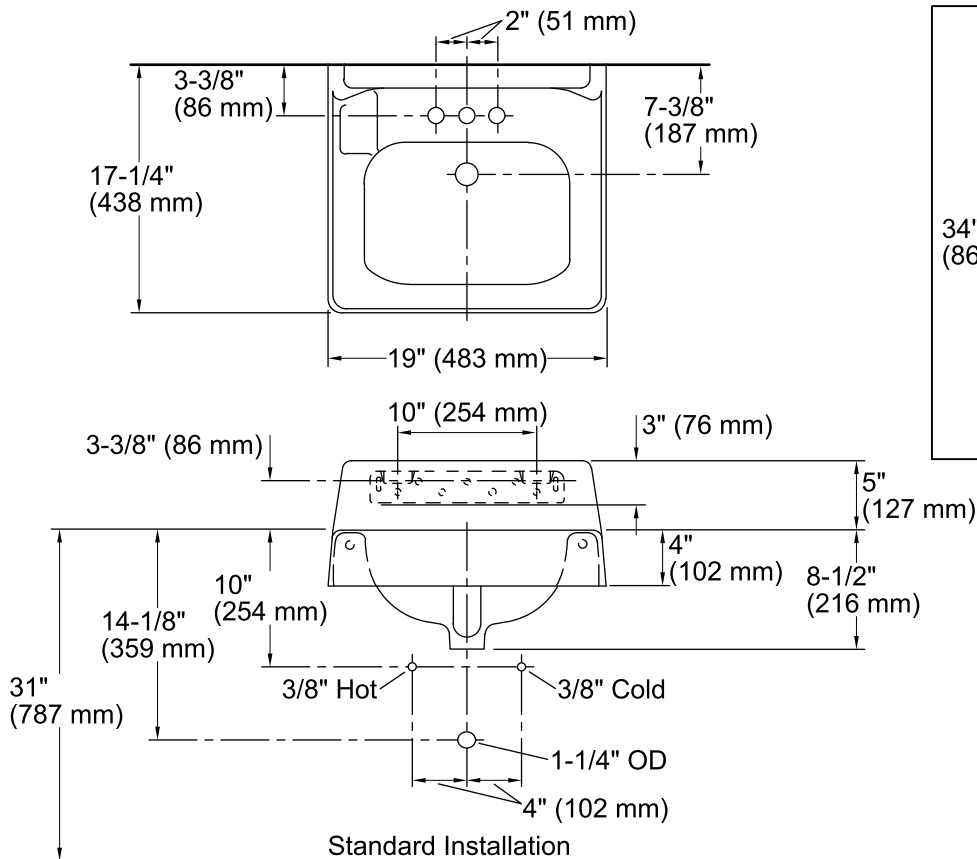

Hudson™
Wall-mount Bathroom Sink
K-2861

Features

- KOHLER® Cast Iron.
- Wall-mount.
- Rectangular basin.
- With overflow.
- 4-inch centers.
- Designed for commercial use.
- 19" (483 mm) x 17" (432 mm)

Recommended Accessories

Technical Information

All product dimensions are nominal.

Bowl configuration:	Single
Installation:	Wall-mount
Bowl area (Only)	Length: 15" (381 mm) Width: 10" (254 mm) Water depth: 5" (127 mm)
Number of deck holes:	3
Faucet hole(s):	1-1/4" (32 mm)
Drain hole:	1-3/4" (44 mm)