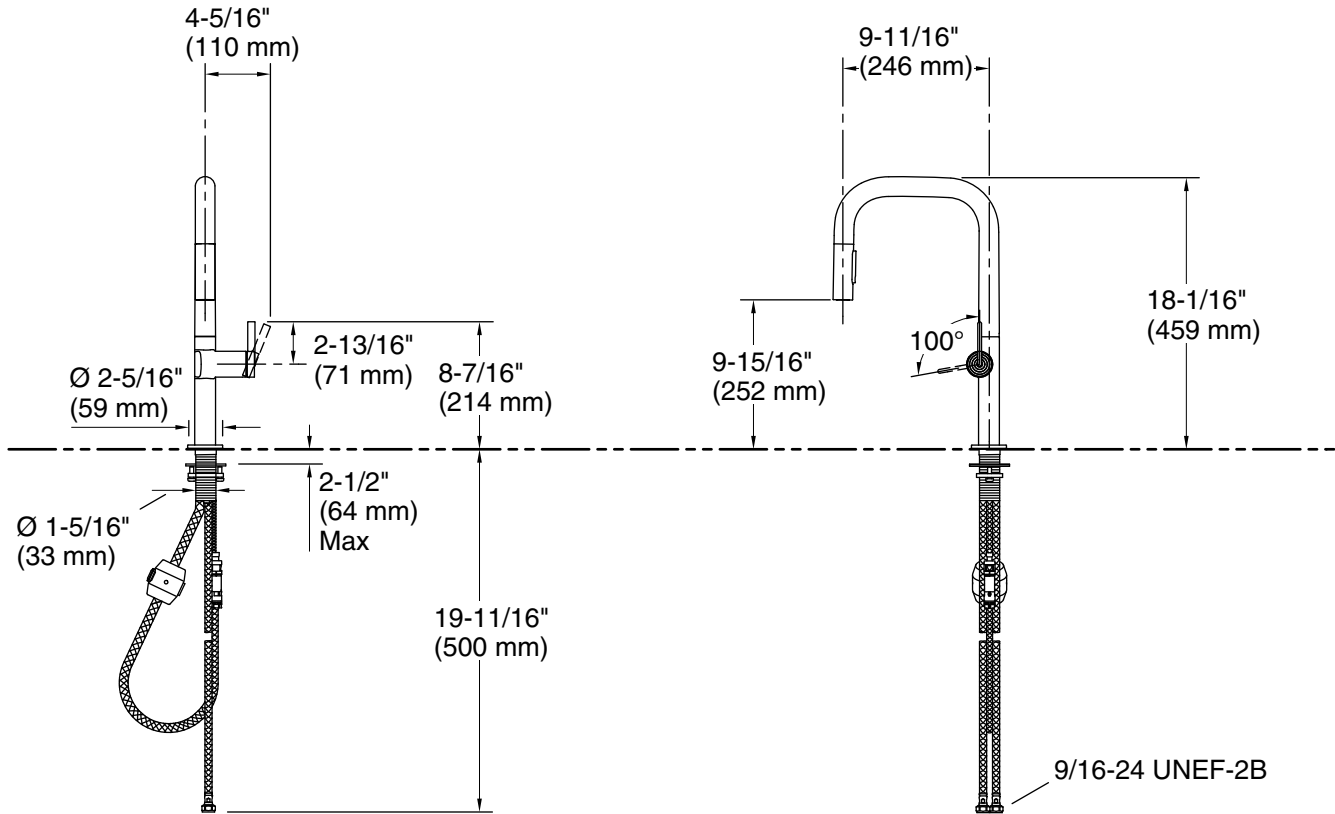

Features

- Two-function pull-down sprayhead with touch control allows you to switch between aerated and Sweep® sprays
- Sweep® spray features specially angled nozzles that form a wide, powerful blade of water to sweep your dishes and sink clean
- DockNetik® secure docking system locks sprayhead into place when not in use
- ProMotion® technology's light, quiet braided hose and swiveling ball joint make the pull-down sprayhead easier and more comfortable to use
- MasterClean™ sprayface features an easy-to-clean surface that withstands mineral buildup and maximizes spray performance
- High-arch spout offers vertical clearance for tall cookware and pitchers
- Single lever handle makes adjusting water temperature easy with one hand
- KOHLER ceramic disc valves exceed industry longevity standards by over two times, ensuring durable performance for life
- 1.5 gpm (5.7 lpm) maximum flow rate at 60 psi (4.14 bar)
- Temperature memory allows faucet to be turned on and off at the temperature set during prior usage

Recommended Products/Accessories

K-23723 Faucet cleaner

Optional Products/Accessories

K-24461 Three-hole kitchen faucet escutcheon

ADA

CSA B651

Codes/Standards

ASME A112.18.1/CSA B125.1
NSF/ANSI/CAN 61
NSF/ANSI/CAN 372
All applicable US Federal and State material regulations
DOE - Energy Policy Act 1992
California Energy Commission (CEC)
ADA
ICC/ANSI A117.1
CSA B651

Technical Information

All product dimensions are nominal.

Faucet:

Flow rate: 1.5 gal/min (5.7 l/min)

Drain included: No

Notes

Install this product according to the installation guide.

ADA compliant for faucet handles only.