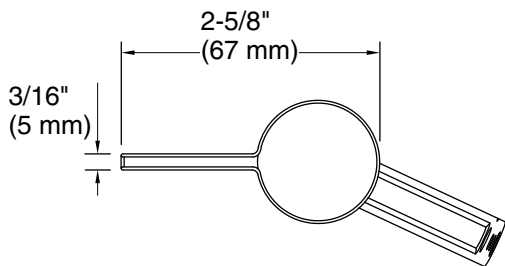

Features

- For use with the K-28161 Veil toilet

Material

- Premium metal construction for durability and reliability
- KOHLER® finishes resist corrosion and tarnishing

Codes/Standards

None Applicable

KOHLER® One-Year Limited Warranty

Technical Information

All product dimensions are nominal.

Material: Metal

Notes

Install this product according to the installation guide.