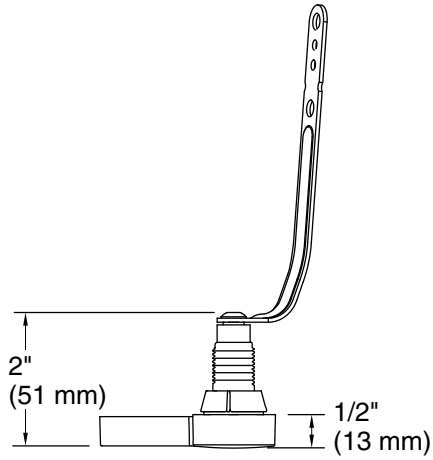

Features

- For use with the K-28161 Veil toilet

Material

- Premium metal construction for durability and reliability
- KOHLER® finishes resist corrosion and tarnishing

Codes/Standards

None Applicable

KOHLER® One-Year Limited Warranty

Technical Information

All product dimensions are nominal.

Material: Metal

Notes

Install this product according to the installation guide.