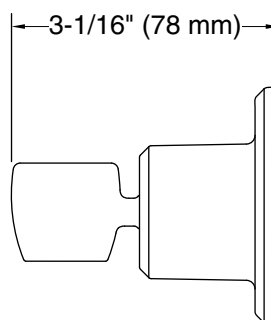

Features

- For use with a handshower and hose (sold separately)
- Handshower holder fits most handshowers
- Handshower holder pivots and rotates to position handshower at desired angle
- Part of the Occasion bathroom faucet and accessory collection

Technical Information

All product dimensions are nominal.

Drain included: No