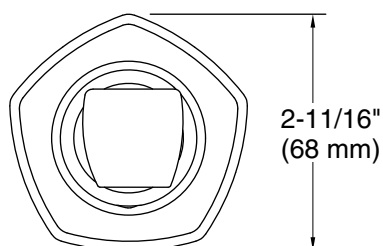

Features

- For use with a handshower and hose (sold separately)
- Handshower holder fits most handshowers
- Handshower holder pivots and rotates to position handshower at desired angle
- Part of the Occasion bathroom faucet and accessory collection

Technical Information

All product dimensions are nominal.

Drain included: No