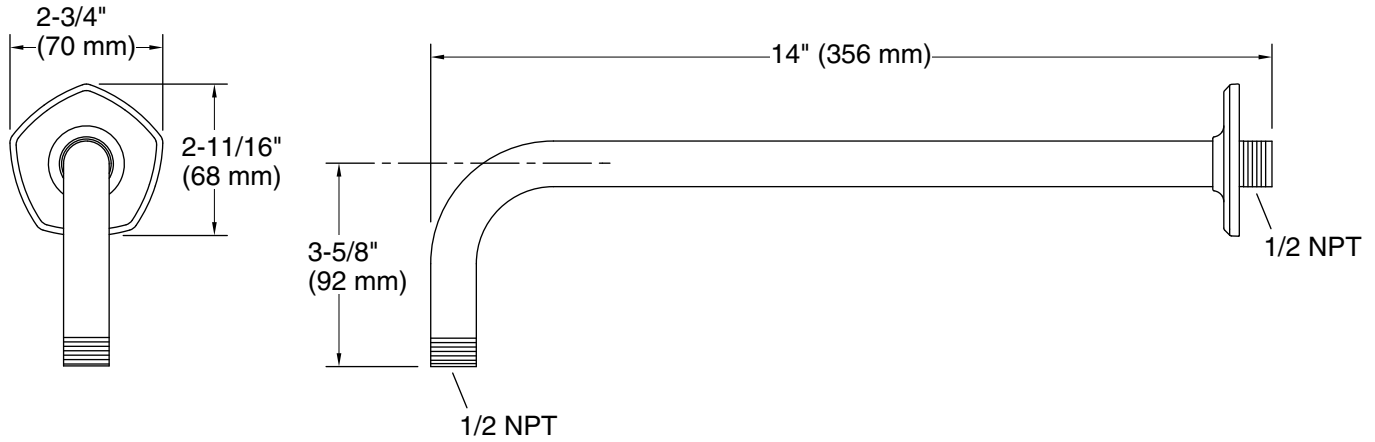

Features

- 15" (381 mm) x 2-3/4" (70 mm) x 2-3/4" (70 mm)
- Part of the Occasion bathroom faucet and accessory collection

Material

- Durable metal construction
- KOHLER finishes resist corrosion and tarnishing

Installation

- 1/2 -14 NPT connection
- Wall-mount

Recommended Products/Accessories

K-23723 Faucet cleaner

Codes/Standards

None Applicable

KOHLER® Faucet Lifetime Limited Warranty

See website for detailed warranty information.

Technical Information

All product dimensions are nominal.