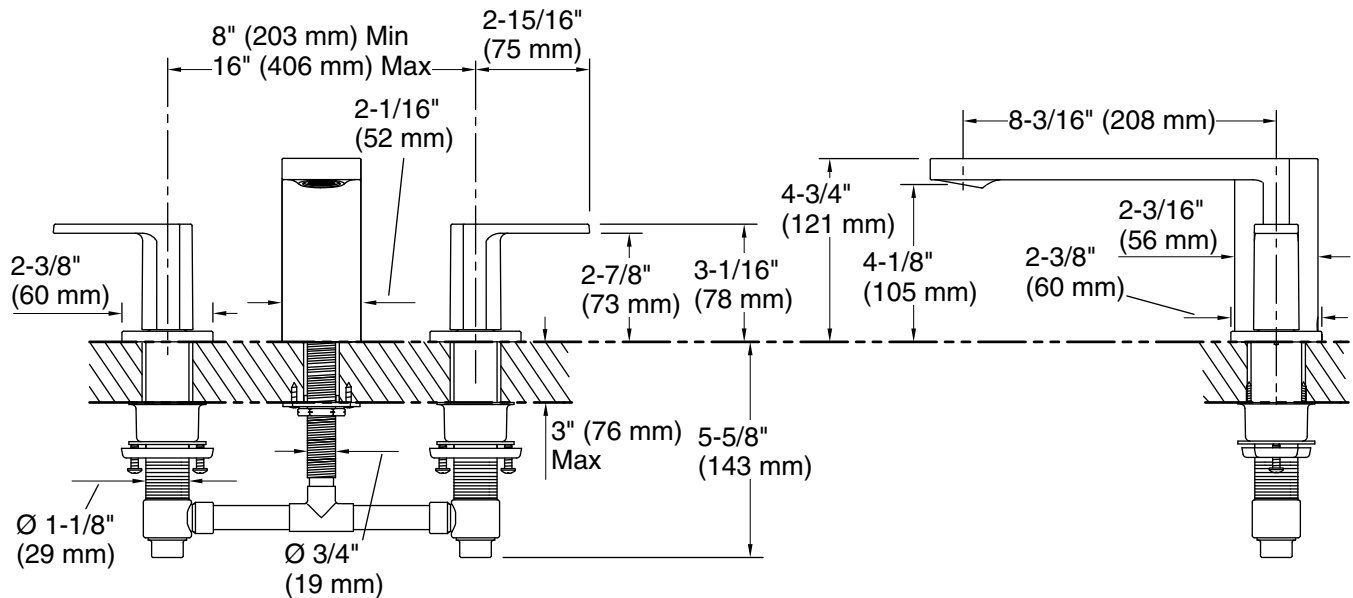

Features

- Two lever handles offer separate control of hot and cold water
- 8-1/4" (210 mm) spout reach
- 10.0 gpm (3.8 lpm) maximum flow rate at 45 psi (3.1 bar)
- Coordinates with other products in the Parallel collection

Material

- Premium metal construction for durability and reliability
- KOHLER finishes resist corrosion and tarnishing

Installation

- Three-hole
- Deck-mount

Recommended Products/Accessories

- K-23726 Drain treatment
- K-23723 Faucet cleaner
- K-21897 Double toilet paper holder
- K-23524 18" towel bar
- K-23525 24" towel bar
- K-23526 Towel arm
- K-23527 Vertical toilet paper holder
- K-23528 Pivoting toilet paper holder
- K-23529 Robe hook

Color	Code	Description
	CP	Polished Chrome
	BN	Vibrant® Brushed Nickel
	BL	Matte Black
	2MB	Vibrant® Brushed Moderne Brass

Technical Information

All product dimensions are nominal.

Faucet:

Flow rate: 10 gal/min (37.9 l/min)

Pressure: 45 psi (3.1 bar)

Valve body: Machined-brass

Drain included: No

Drain with overflow: Yes

Spout:

Spout reach: 8-1/4" (209 mm)

Notes

Install this product according to the installation instructions.