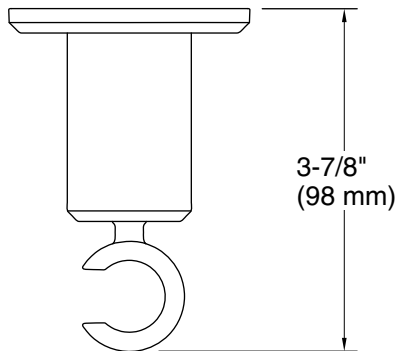

Features

- Handshower holder pivots and rotates to position handshower at desired angle
- For use with a handshower and hose (sold separately)
- Includes check valve for backflow prevention
- Includes supply elbow. Integrated supply and holder reduces the number of components needed in the shower space, allowing for a cleaner look
- Part of the Occasion bathroom faucet and accessory collection

Technical Information

All product dimensions are nominal.

Drain included: No