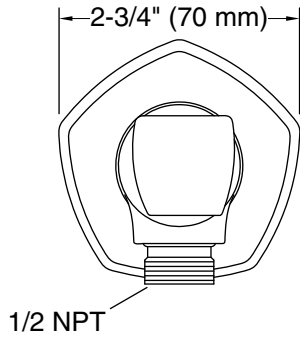

Features

- Handshower holder pivots and rotates to position handshower at desired angle
- For use with a handshower and hose (sold separately)
- Includes check valve for backflow prevention
- Includes supply elbow. Integrated supply and holder reduces the number of components needed in the shower space, allowing for a cleaner look
- Part of the Occasion bathroom faucet and accessory collection

Technical Information

All product dimensions are nominal.

Drain included: No