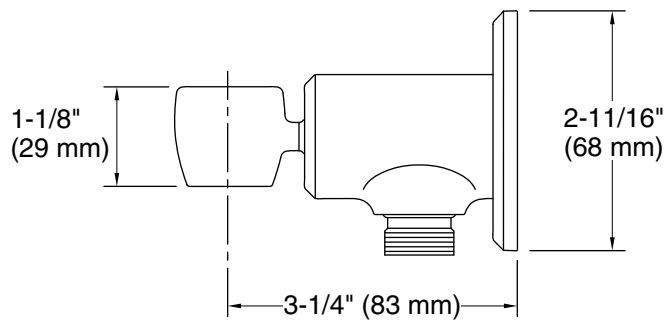

Features

- Handshower holder pivots and rotates to position handshower at desired angle
- For use with a handshower and hose (sold separately)
- Includes check valve for backflow prevention
- Includes supply elbow. Integrated supply and holder reduces the number of components needed in the shower space, allowing for a cleaner look
- Part of the Occasion bathroom faucet and accessory collection

Technical Information

All product dimensions are nominal.

Drain included: No