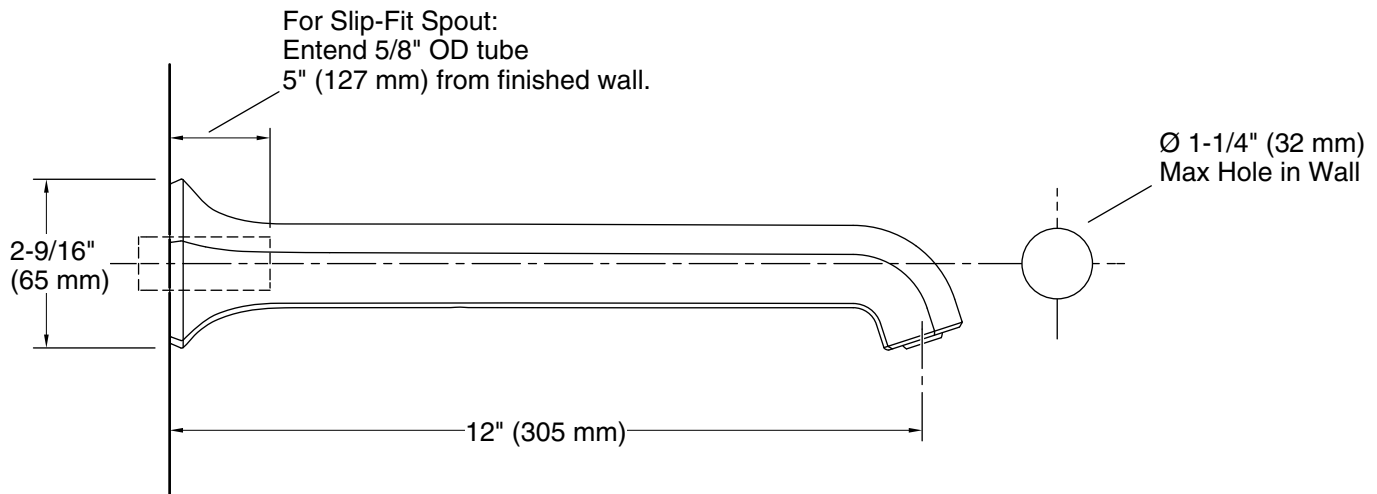

Features

- 12" non-diverter bath spout with slip-fit connection
- 1-1/2" max hole diameter
- Part of the Occasion bathroom faucet and accessory collection
- Diverter valve sold separately

Material

- Premium metal construction for durability and reliability
- KOHLER finishes resist corrosion and tarnishing

Technical Information

All product dimensions are nominal.

Drain included: No