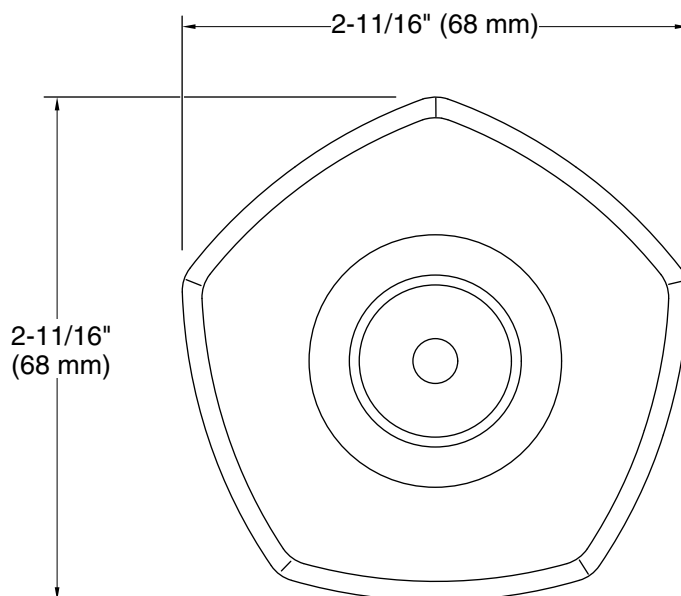

Features

- 2-3/4" (70 mm) x 2-3/4" (70 mm)
- For use with a 24" or 30" basic slidebar (sold separately)
- Part of the Occasion bathroom faucet and accessory collection

Material

- Premium metal construction for durability and reliability
- KOHLER finishes resist corrosion and tarnishing

Technical Information

All product dimensions are nominal.

Drain included: No