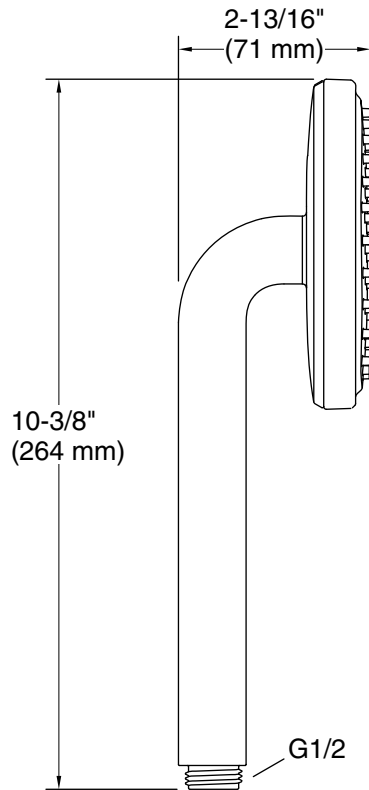

Installation

- G 1/2 inlet and outlet
- Requires shower hose (sold separately)
- Bracket or sidebar required for wall-mount installation
- Deck-mount holder required for deck-mount installation

Codes/Standards

Color	Code	Description
	AF	Vibrant™ French Gold
	TT	Vibrant Titanium

Technical Information

All product dimensions are nominal.

Handshower:

Rated maximum flow: 2.5 gal/min (9.5 l/min)

flow:

Pressure: 80 psi (5.5 bar)