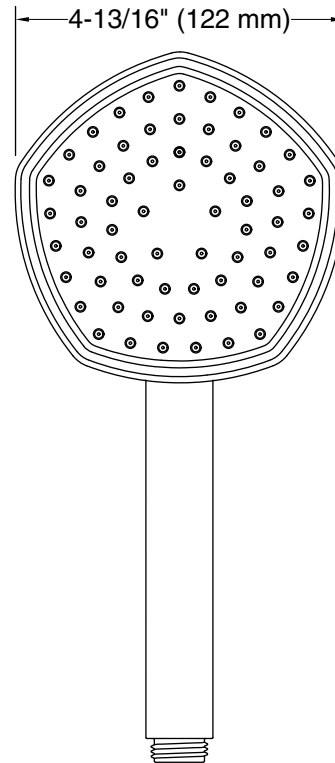

Installation

- G 1/2 inlet and outlet
- Requires shower hose (sold separately)
- Bracket or sidebar required for wall-mount installation
- Deck-mount holder required for deck-mount installation

Codes/Standards

Color	Code	Description
	AF	Vibrant™ French Gold
	TT	Vibrant Titanium

Technical Information

All product dimensions are nominal.

Handshower:

Rated maximum flow: 2.5 gal/min (9.5 l/min)

flow:

Pressure: 80 psi (5.5 bar)