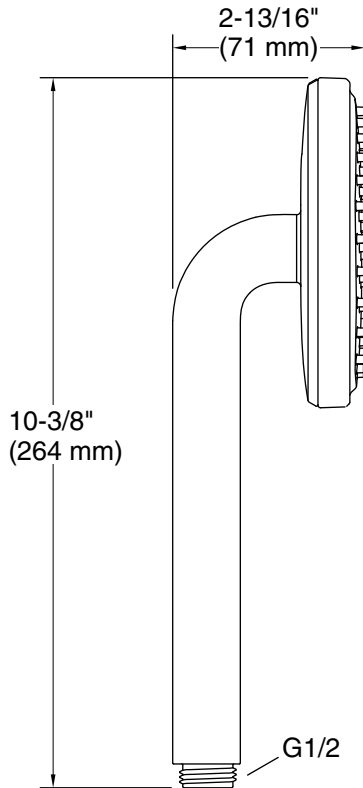

Technical Information

All product dimensions are nominal.

Handshower:

Rated maximum flow: 1.75 gal/min (6.6 l/min)
Pressure: 80 psi (5.5 bar)

Notes

For use with automatic compensating valves rated at 1.75 gal/min (6.6 l/min) or less.