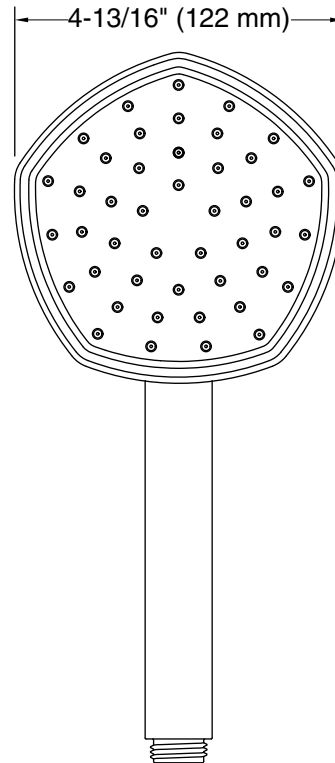

Technical Information

All product dimensions are nominal.

Handshower:

Rated maximum flow: 1.75 gal/min (6.6 l/min)
Pressure: 80 psi (5.5 bar)

Notes

For use with automatic compensating valves rated at 1.75 gal/min (6.6 l/min) or less.